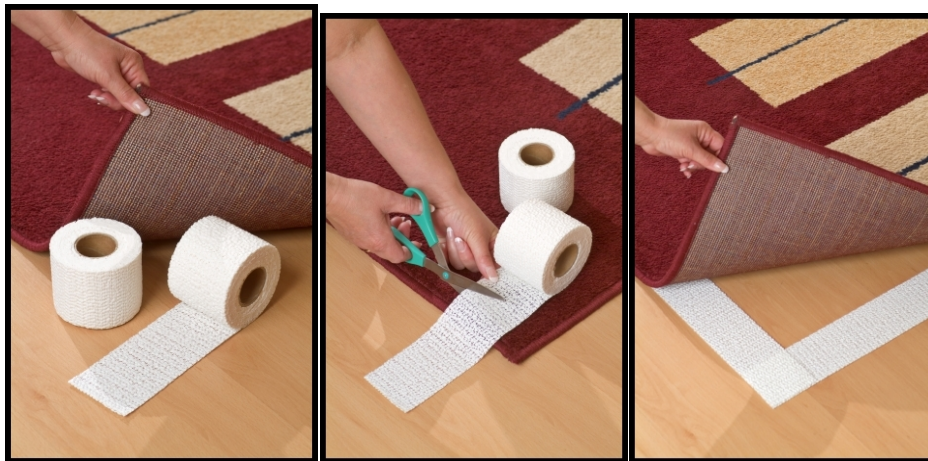

# Carpet Gripping Tape

Thank you for purchasing our Carpet Gripping Tape.

This innovative, knitted cellulose, pressure-sensitive plastic mesh will secure your mat and rugs to carpet, wood, vinyl or tile surfaces in your home, office, shop etc. It will provide extra safety and prevents rugs from slipping dangerously. It can be removed without a trace

Tape has a rubber feel that will grip to slippery surfaces with ease

Cut to fit desired size. Each roll measures 3m x 5cm approximately.