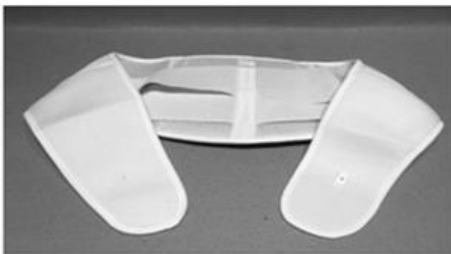

Size: S/M: 29" – 39"

Weight: 170g

Adjustable straps

Material: 80% Polyester, 10% Polyamide, 10% elastic

Inner: Cardboard, PU foam

### Fitting instructions

1. Open up the belt fully, undoing the hooks and loops.

2. Position the black panel to sit on the inside of the belt with the widest part down.

3. Wrap belt around your waist.

4. Tighten belt and hold in place on hook and loop panels.