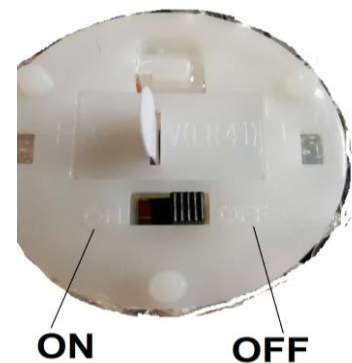

CARE AND CLEANING INSTRUCTIONS

- Handle with care, do not drop as glass will break.
- Always switch off when not in use.
- Wipe surfaces with a soft dry cloth.
- Store in a cool, dry place.
- Keep away from direct sunlight

DISPOSAL

- Dispose of all packaging, paper, cartons, plastic and plastic bags in accordance with your local recycling regulations.
- At the end of the product's lifespan please dispose of it at an authorised household WEEE waste recycling centre.