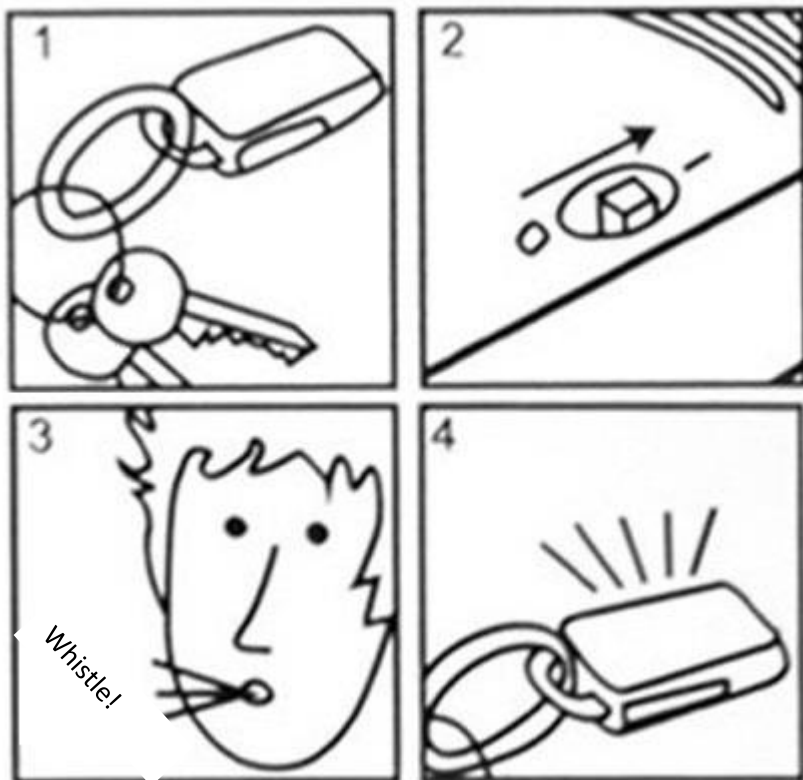

Powered by 2 x AG3 batteries (included)

### How to use

1. Put the key with the key finder.
2. Slide the button to the on |. position
3. If you cannot find your key, just whistle.
4. The key finder will alarm and you can find your key.