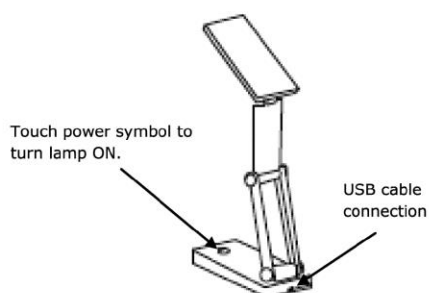

*The lamp has three levels of brightness, simply press the power symbol to choose the brightness you desire.

Batch No: 4567665 Product Code: M141353
Made in China for S&S Enterprises Ltd. 26 Perivale Park Middlesex UB6 7RL