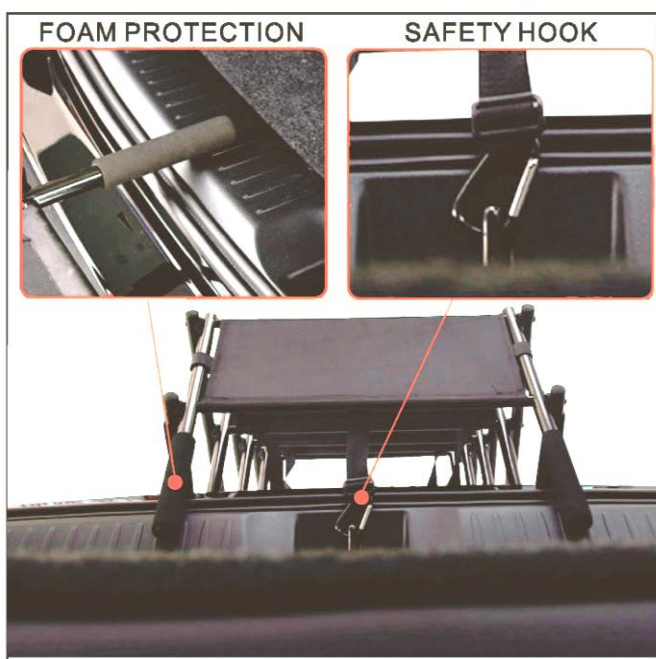

## OPEN

**Max weight load:**  
50kg

**Step Tread:**  
35cm x18cm

## FOLDED

**Dimensions when folded:**  
46cm x41cm x12cm  
Open height adjustable from 50cm to 70cm

PERFECT FOR OLDER DOGS WHO MAY HAVE ARTHRITIS OR JOINT PROBLEMS  
PORTABLE AND COLLAPSES FLAT SO THEY'RE EASY TO TRANSPORT  
HANDY CARRY BAG FOR EASY STORAGE  
ANTI-SKID STEPS  
LIGHTWEIGHT YET STRONG FRAME  
WILL FIT SMALL AND LARGER SIZED CARS  
ALSO CAN BE USED INDOORS IF YOUR DOG NEEDS A HELPING HAND ONTO A BED OR SOFA