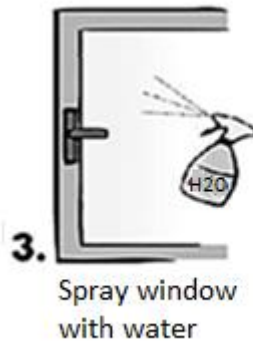

### Composition

PVC

- DECORATIVE MOSAIC EFFECT WINDOW FILM THAT SIMPLY STICKS TO YOUR WINDOW THROUGH STATIC, SO NO GLUE MARKS OR COMPLICATED FITTING
- ADDS PRIVACY TO YOUR WINDOWS FOR A SMALL PRICE!
- ANTI UV
- EASILY REMOVED AND USED AGAIN WITHOUT LEAVING ANY RESIDUE
- CAN BE CUT TO SIZE

1. Clean your windows

2. Cut the film

3. Spray window with water

4. Peel off the film.

5. Position the film on the window

6. Smooth out the film with a squeegee (not included) to ensure there are no air bubbles left inside.