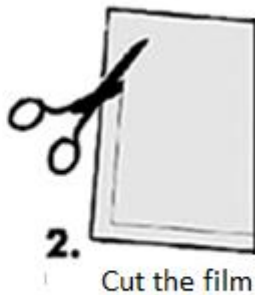

Dimensions

Each roll is 45cm wide and 100cm tall

Composition

PVC

- DECORATIVE MOSAIC EFFECT WINDOW FILM THAT SIMPLY STICKS TO YOUR WINDOW THROUGH STATIC, SO NO GLUE MARKS OR COMPLICATED FITTING
- ADDS PRIVACY TO YOUR WINDOWS FOR A SMALL PRICE!
- ANTI UV
- EASILY REMOVED AND USED AGAIN WITHOUT LEAVING ANY RESIDUE
- CAN BE CUT TO SIZE

DISPOSAL

- Dispose of all packaging, paper, cartons, plastic and plastic bags in accordance with your local recycling regulations.
- At the end of the product's lifespan please dispose of it at an authorised household waste recycling centre.