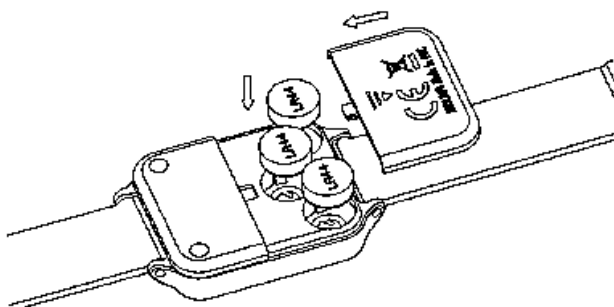

Replace battery:

Push the battery cover and take out empty battery, then replace new battery as shown below:

CARE AND CLEANING INSTRUCTIONS:

- Wipe with a clean dry cloth.