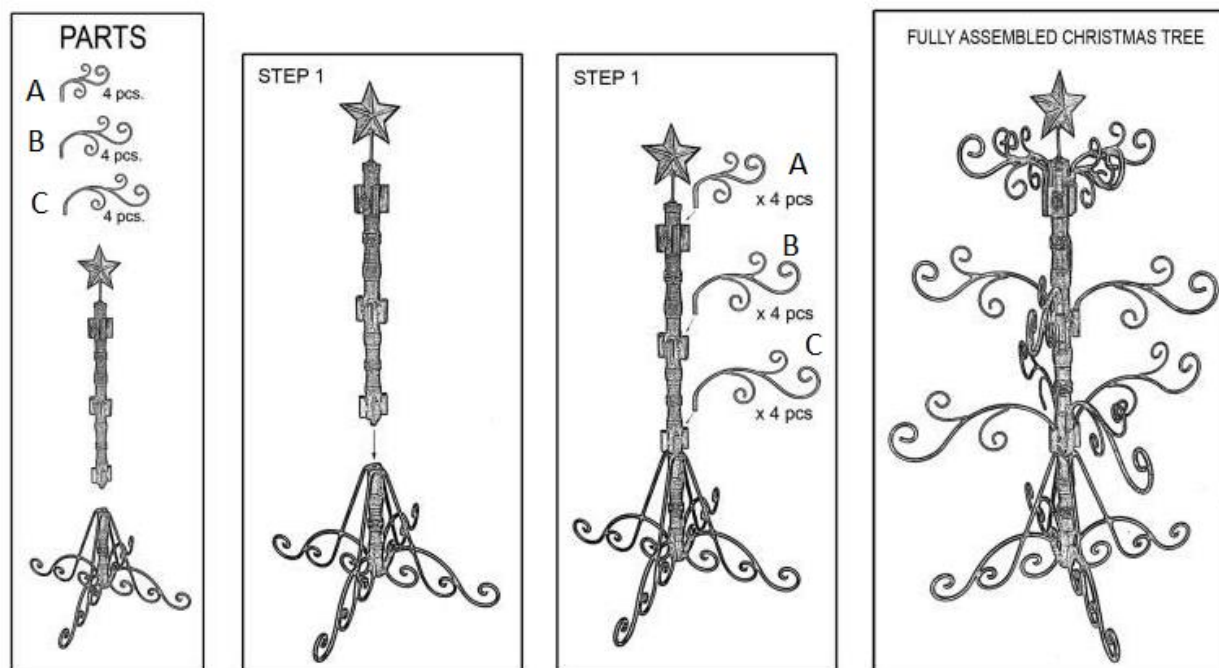

ASSEMBLY INSTRUCTIONS / INSTRUCTIONS FOR USE:

Unpack the components carefully. Please check all parts have been removed from the packaging.