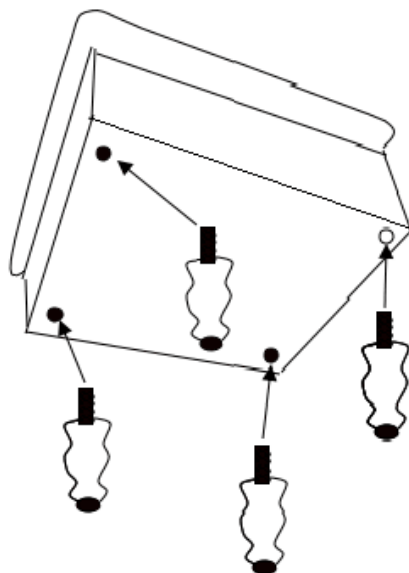

Dimensions

32.5cm x32.5cm x15.5cm

Composition

WOOD FRAME, MDF FEET; TAPESTRY TEXTILE (70% COTTON 30% POLYESTER) INNER FOAM

- A BOLD AND BEAUTIFUL DESIGN TO BRIGHTEN UP YOUR LIVING SPACE
- BRIGHT AND VIBRANT BUTTERFLY TAPESTRY DESIGN
- REST AND ELEVATE FEET AND ANKLES
- NON SLIPS PADS ON 4 FEET
- GOLD TACK STUD DETAIL AT EDGES

Max weight: 14.9kg

CAUTION

THIS PRODUCT IS DESIGNED FOR USE AS A FOOTSTOOL ONLY. DO NOT USE AS STEPPING STOOL OR STAND ON THE STOOL.

ASSEMBLY INSTRUCTIONS / INSTRUCTIONS FOR USE:

Unpack the components carefully. Please check all parts have been removed from the packaging.

CONTENTS

1 x STOOL
4 x LEGS

Screw legs into predrilled holes

CARE AND CLEANING INSTRUCTIONS:

- Periodically check legs and make sure they are secure. Keep an eye for sign of stress or damage.
- Fabric can be sponged spot clean and wooden parts can be polished with wood polish.