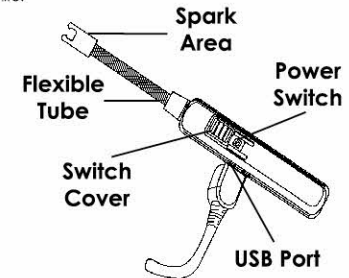

烫金

iFire

INSTRUCTIONS FOR USE:

Use the supplied USB cable to charge the lighter.
Charge from a computers USB port or any USB port with exit DC 5±0.5V, 0.3-1A.

The lighter fully charges in 2 hours. The light turns blue while charging and the lighter is fully charged when the light goes out.

The fully charged lighter can be used up to 60 times. Slide up the switch cover and press and hold the power switch to activate the lighter.

Do not charge for more than 5 hours.

When the battery is low the spark from the lighter will only last a very short time. Recharge the battery immediately in order to prolong the batteries life.

The battery operates through a chemical reaction, after an extended period of disuse, we recommend you charge it every 6 months to preserve its battery life.

NOTICE:

For safety the lighter will auto shut down after 10 seconds if the button is held continuously.

Release the button and press again to relight it.

Do not use the lighter whilst it is USB recharging.

Do not expose to direct sunlight or temperatures above 49°C (120F)

Do not leave a fully charged battery connected to a power supply. Disconnect when fully charged.

SPECIFICATION:

Rechargeable battery: 1 built in lithium 220mAh - 3.7V
Battery charge time: Approx 1.5 - 2 hours.
Made in China.

WARNING:

Keep away from children.

If overheating occurs, stop using the lighter and allow it to cool down fully before using it again.

Do not touch the spark area when the lighter is in use, it can cause serious burns and injury.

IMPORTANT - If your lighter is fully charged and fails to spark please clean the spark contacts with a dry smooth cloth to remove any dirt or wax.

Do not insert objects in the opening parts of the device.

Do not expose to fire.

Do not charge using any unsuitable power supply. Do not try to disassemble the device.

Fragile product - be careful not to drop or damage the device.

Read the instructions fully before use.

DZINE
Limited

DZine Limited
5 Glen Industrial Estate - Essendine
Stamford - Lincolnshire - PE9 4LE
Tel: 01780 755 448 - Fax: 01780 755 977
Email: sales@dzinedirect.com
www.dzinedirect.com

WARNING
KEEP AWAY
FROM CHILDREN

Ref: 380 Made in China.

This product is not a toy and should be used for its intended purpose only.
Please retain this packaging for future reference.
Read instructions fully before use.