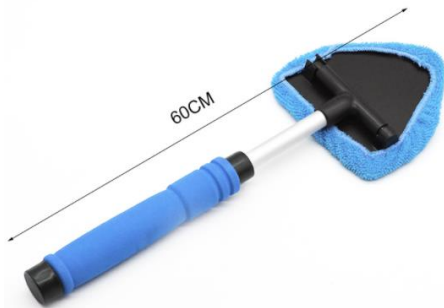

Extendable Window & Glass Cleaner

H041 v01: 25/09/20

Please read and retain these instructions for future reference

Set includes:
1 extendable cleaner and 2
micro fibre pads

Dimensions

13 x13.5 x33-60cm

- TELESCOPIC WINDOW AND GLASS CLEANER THAT CAN EXTEND UP TO 60CM
- IDEAL FOR CLEANING SHOWER SCREENS, WINDOWS, MIRRORS, WINDSCREENS ETC
- WITH A SOFT MICROFIBRE CLOTH HEAD IT LEAVES THEM STREAKFREE AND ALL YOU NEED IS A BIT OF WATER, NO CHEMICALS OR GLASS CLEANERS NEEDED
- 360 DEGREE ROTATING HEAD
- BUILT IN SQUEEGEE
- WITH 2 MICROFIBRE CLOTH HEADS MACHINE WASHABLE

Instructions:

- Place the micro fibre pad on the head of the extendable cleaner.
- Spray the glass surface with water or cleaning solution (not included) and wipe with the extendable cleaner.

Care Instructions & Fabric Information

- Micro fibre pads are machine washable in cold water and tumble dry low.
- Material composition of pads: 100% Polyester,
- Wipe tool clean before storing.

DISPOSAL

- Coopers of Stortford use recyclable or recycled packaging where possible.
- Please dispose of all packaging, paper, cartons, packaging in accordance with your local recycling regulations.
- Plastics, polybags – Contains the following recyclable plastic.

Code & Symbol	 OTHER
Type of Plastic	ABS Micro fibre
Commonly used for	CD's, crisp packets, various flexible packaging, baby bottles, sunglass lenses
Notes	Not often or widely recycled

- At the end of the product's lifespan please check with your local council authorised household waste recycling centre for disposal.

*Calls cost 7 pence per minute plus your telephone company's network access charge

The Enterprise Department
Head Office: 11 Bridge Street
Bishop's Stortford, CM23 2JU
Tel: 0844 482 4400*
Fax: 01279 756 595
www.coopersofstortford.co.uk