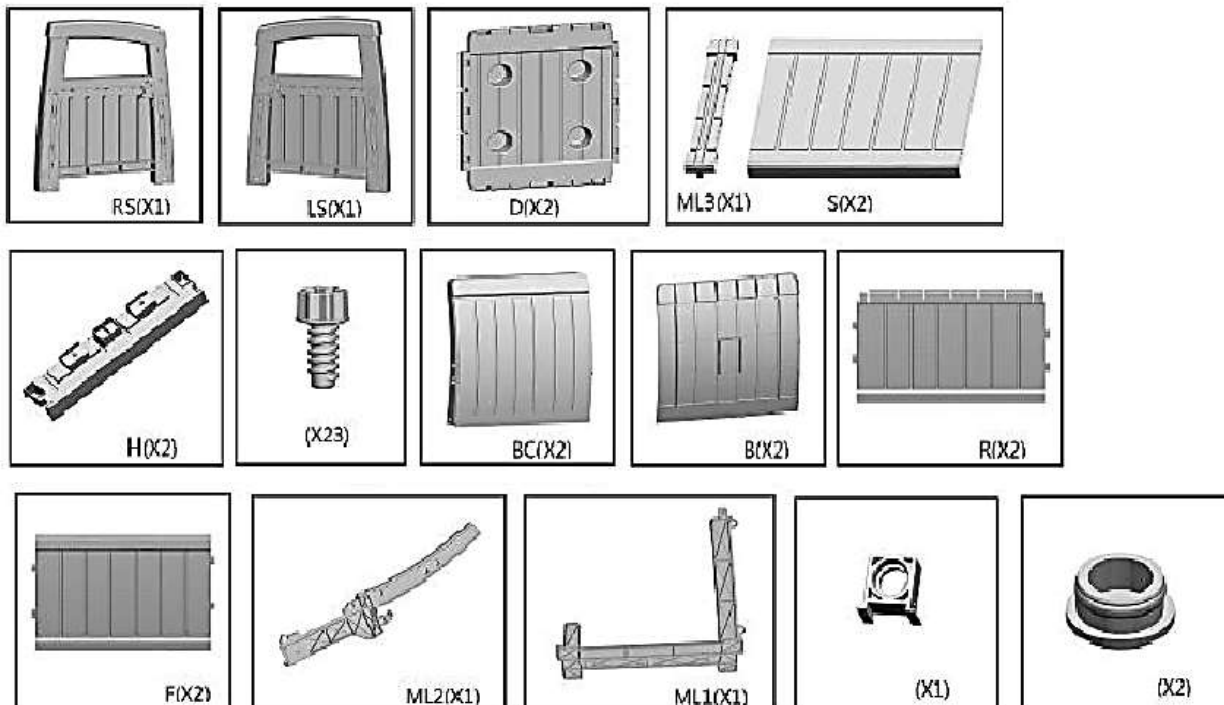

Parts

*Calls cost 7 pence per minute plus your telephone company's network access charge

The Enterprise Department
Head Office: 11 Bridge Street
Bishop's Stortford, CM23 2JU
Tel: 0844 482 4400*
Fax: 01279 756 595
www.coopersofstortford.co.uk