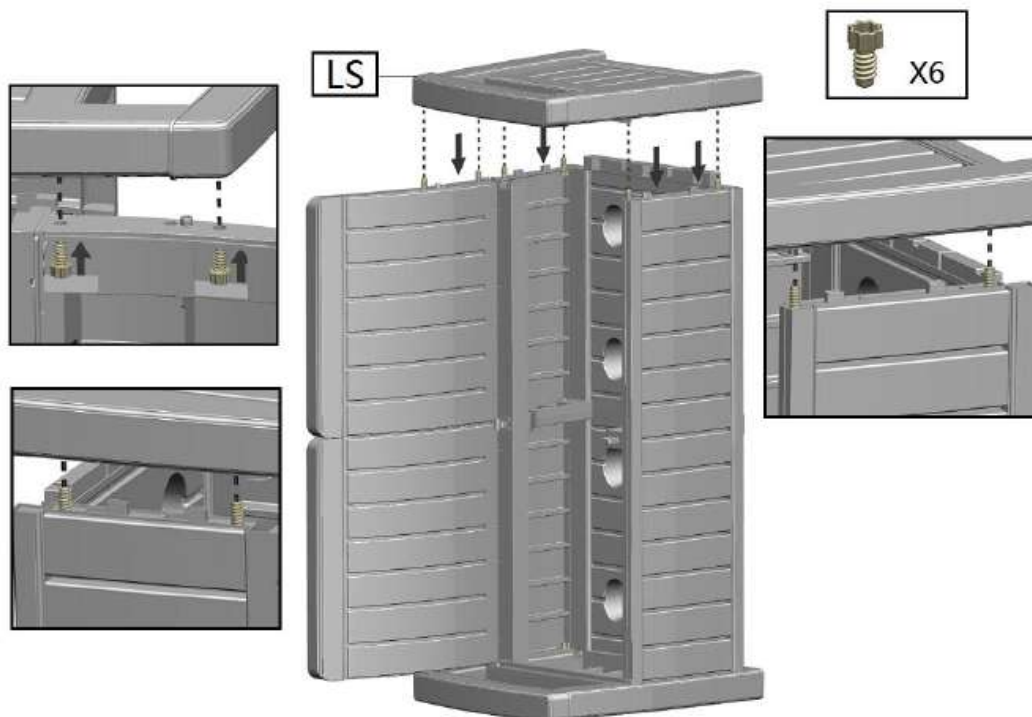

Please read and retain these instructions for future reference

v001: 12/10/20

13