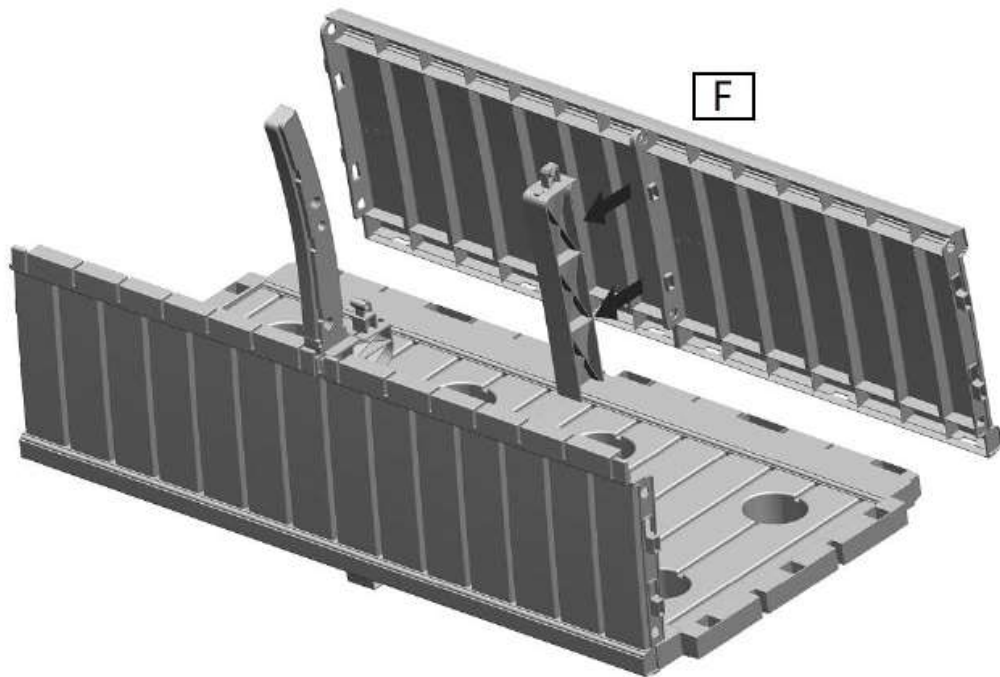

Please read and retain these instructions for future reference

v001: 12/10/20

7