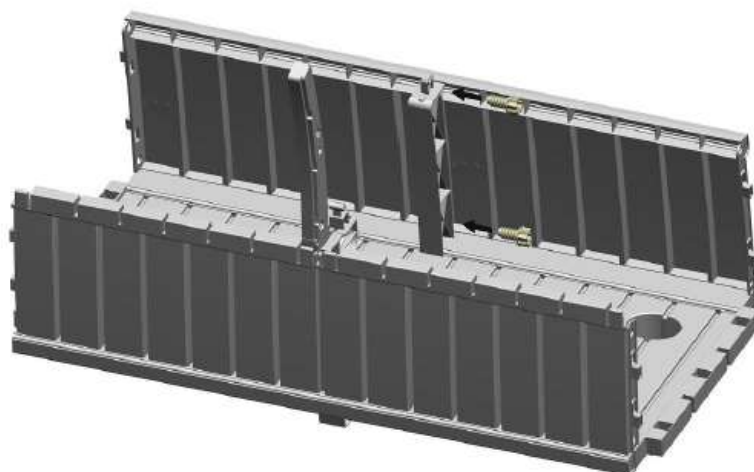

Please read and retain these instructions for future reference

v001: 12/10/20

7

8

X2