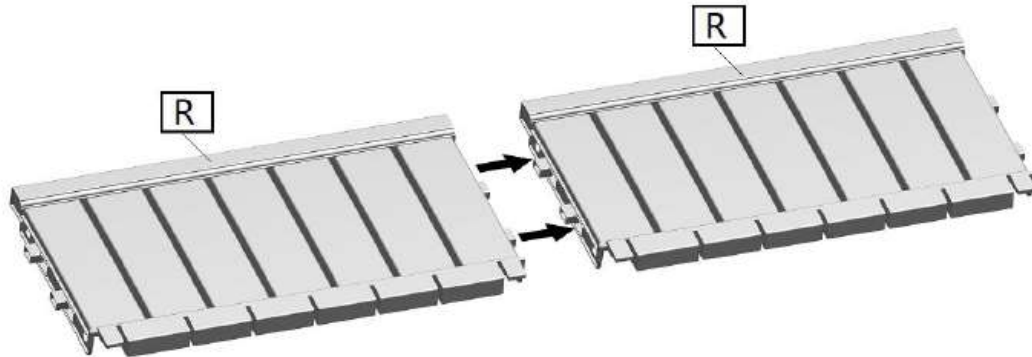

Please read and retain these instructions for future reference

v001: 12/10/20

3