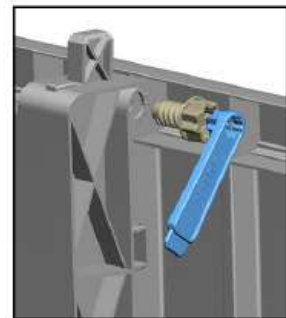

Please read and retain these instructions for future reference

v001: 12/10/20

7

8

X2