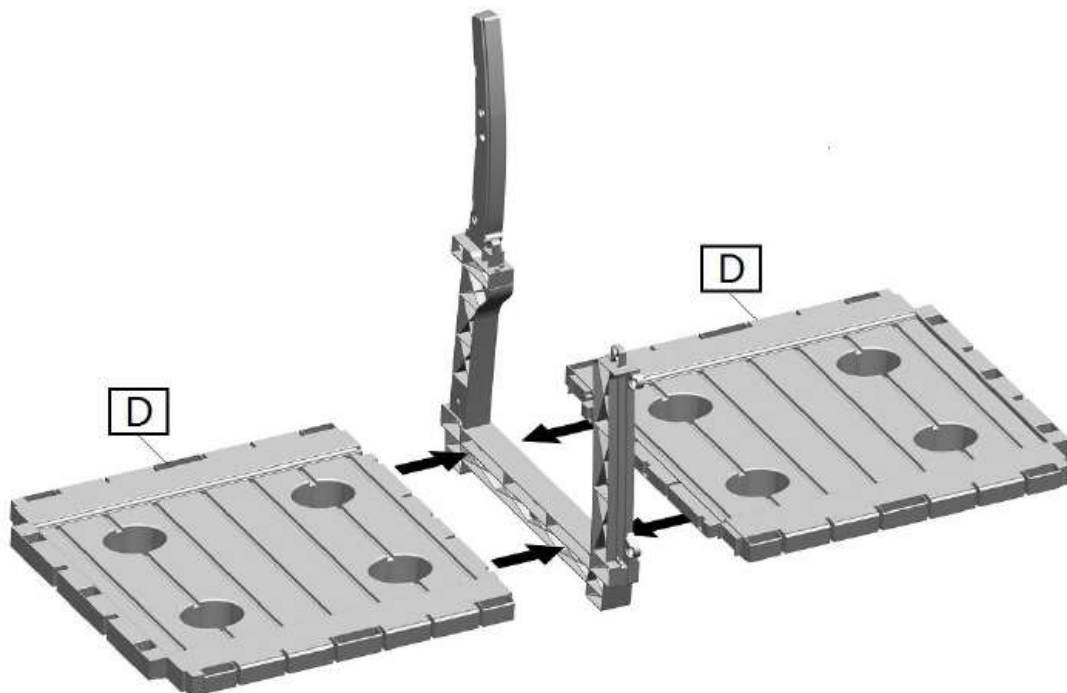

Please read and retain these instructions for future reference

v001: 12/10/20

1

2