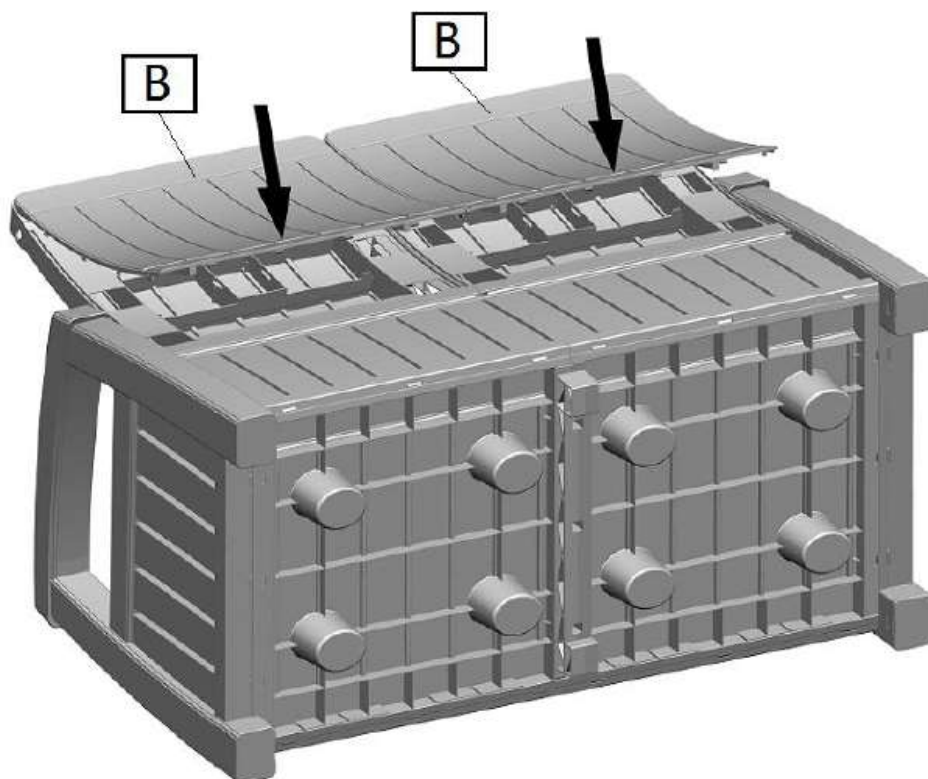

Please read and retain these instructions for future reference

v001: 12/10/20

13

14