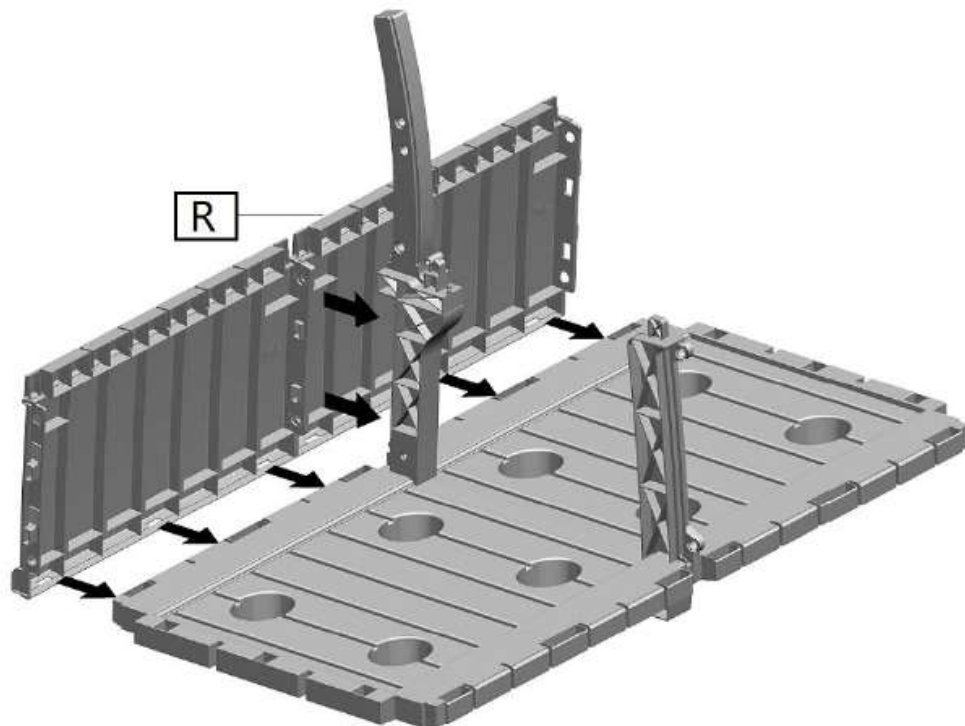

Please read and retain these instructions for future reference

v001: 12/10/20

3

4