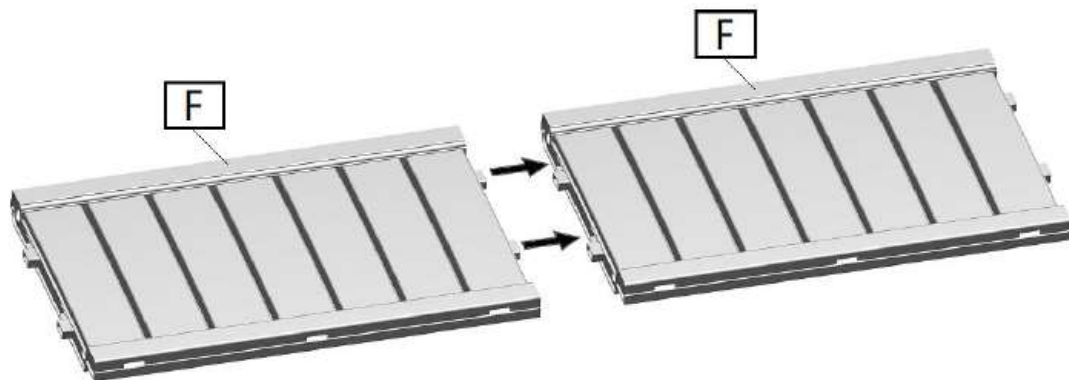

Please read and retain these instructions for future reference

v001: 12/10/20

5

6