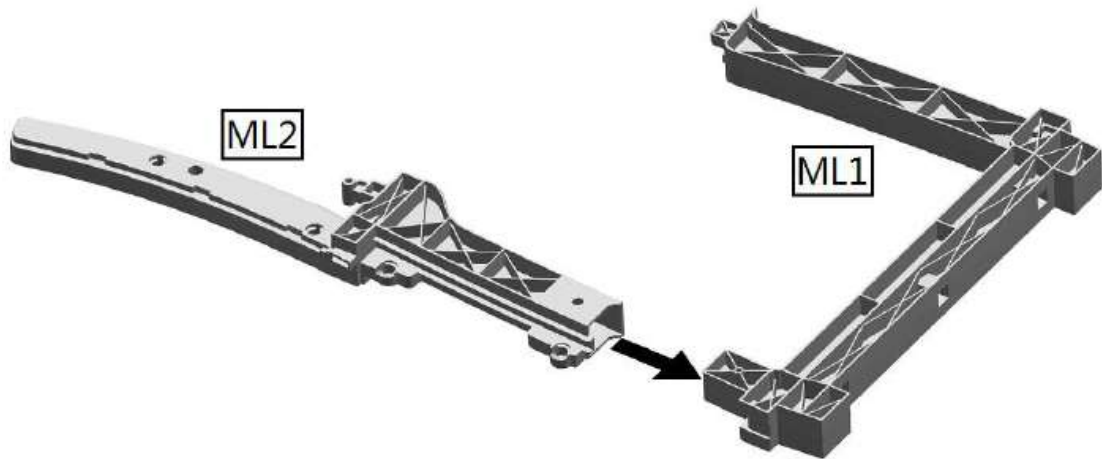

Please read and retain these instructions for future reference

v001: 12/10/20

1