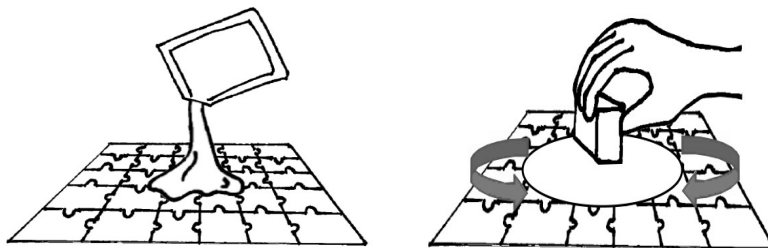

Bird Shape Jigsaw Puzzle

Thank you for purchasing our Bird Shape Jigsaw Puzzle, a giant size puzzle with 750 colourful pieces.

The puzzle can be laid on the floor or carpet or any flat surface or can be fixed to a backing surface (i.e. cardboard or paper, not included) using the Glue and Sponge provided.

Contents:

750 pieces of Puzzle
1 x Glue
1 x Sponge

Follow the below illustration to apply using the glue and sponge provided:

Recommended Age: 11+

Warning:

CHOKING HAZARD- Small parts Not for children under 3 years old