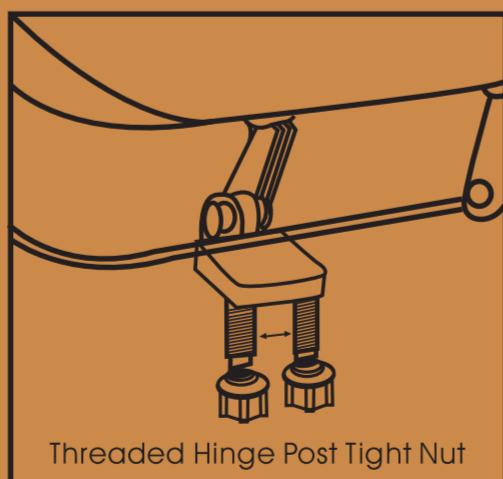

Padded Soft Touch Toilet Seat

SOFT SEAT

AVILO®

Installation:

1. Remove Old Seat With Care.
2. Place Threaded Hinge Post In The Mounting Holes of The Bowl.
3. From Underside Place Plastic Nut On Threaded Hinge Post.
4. Re-Tighten Nuts After Seat Has Been In Use For Several Weeks.

Features:

- High Density Foam Cushioning
- Easy To Clean Vinyl
- Use Soap And Water Only
- Fits All Standard Size Fixtures

Product Code: E212300
Made in China for S&S Enterprises Ltd.26
Perivale Park Middlesex UB6 7RL