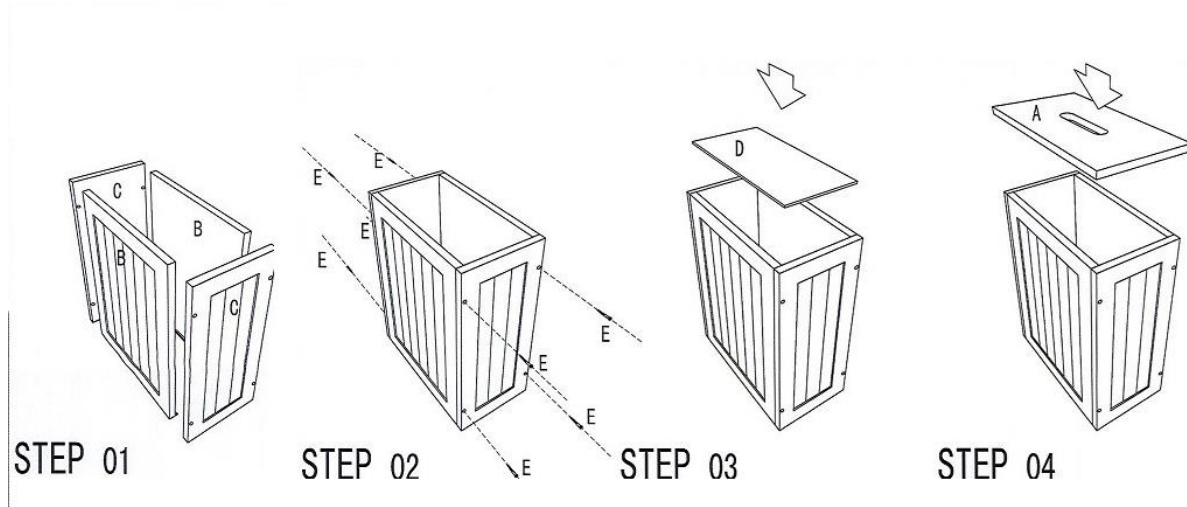

Assembly

CARE AND CLEANING INSTRUCTIONS:

- Wipe with a clean damp cloth.

DISPOSAL

- Coopers of Stortford use recyclable or recycled packaging where possible.
- Please dispose of all packaging, paper, cartons, packaging in accordance with your local recycling regulations.
- Plastics, polybags – this is made from the following recyclable plastic.

Code & Symbol	 OTHER
Type of Plastic	MDF
Commonly used for	CD's, crisp packets, various flexible packaging, baby bottles, sunglass lenses
Notes	Not often or widely recycled

- At the end of the product's lifespan please check with your local council authorised household waste recycling centre for disposal.