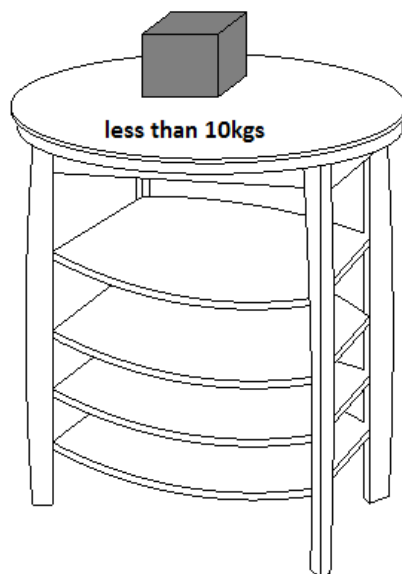

Weight Limit: