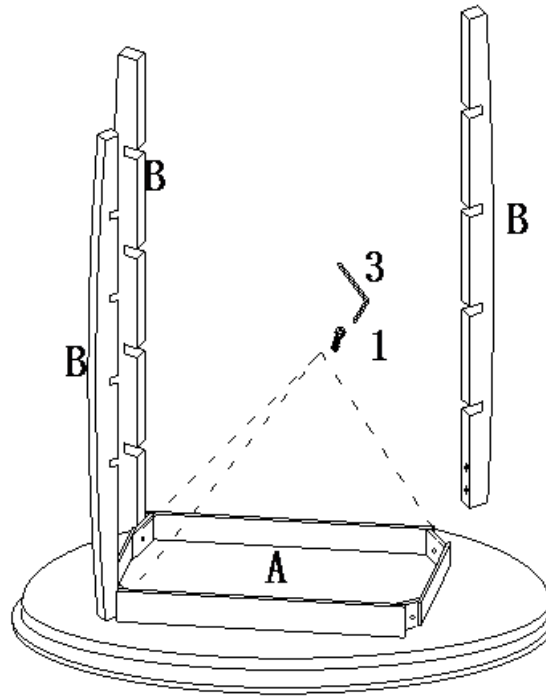

ASSEMBLY

Step 1