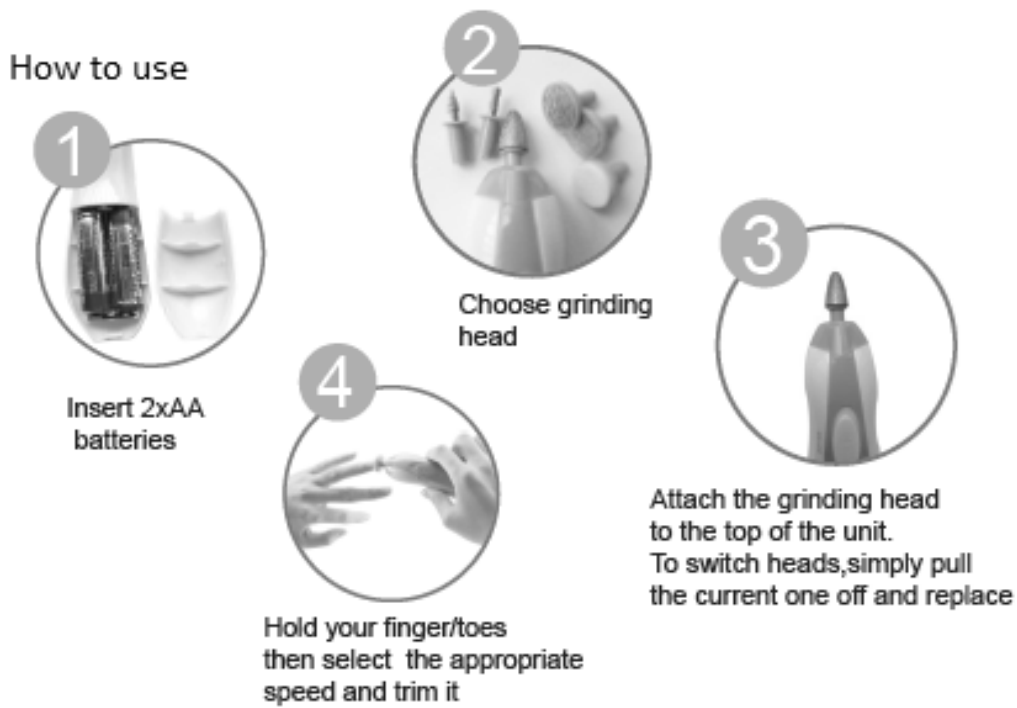

Contents

1 x Electric Nail Trimmer

6 x Filing Tools

1 x Storage and Travel Case

1 x Instruction manual

Parts

Caution

- Keep out of reach of children
- Please remove batteries when not in use
- Do not disassemble and repair the product (no user serviceable parts)
- Do not immerse in water

Working modes

- D1 Rotating anti-clockwise at low speed
- D2 Rotating anti-clockwise at high speed
- G1 Rotating clockwise at low speed
- G2 Rotating clockwise at high speed

Description	Image	Function
Filing cone		To file and restore a perfect shape to the nail. Gently slide the filing cone around your nails until they have the desired shape and length.
Thin pointed stone		To remove dead skin that surrounds the nail in order to have a clear nail outline.