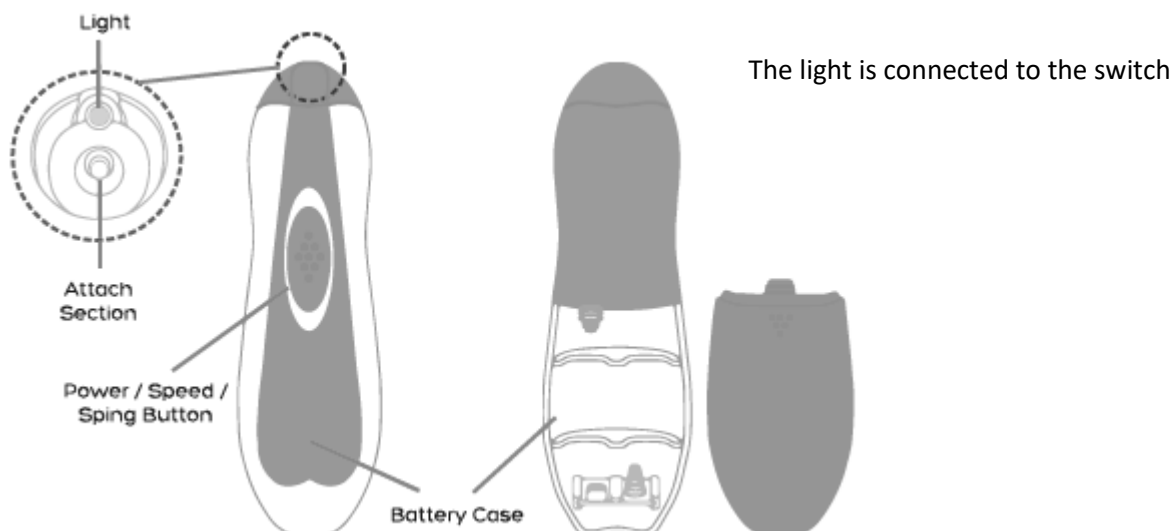

Electric Nail Trimmer

H912 v01: 26/05/21

Please read and retain these instructions for future reference

vivadia

Dimensions

(L) 13 x (W) 4 x (D) 3cm

- GIVE YOURSELF A QUICK AND CONVENIENT MANICURE / PEDICURE IN THE COMFORT OF YOUR OWN HOME!
- COMPLETE WITH HANDY TRAVEL / STORAGE CASE
- LED LIGHT AT FRONT GIVES YOU A BETTER VIEW (LEDs not replaceable)
- 2 X ADJUSTABLE SPEEDS WITH SINGLE ROTATION DIRECTION WHICH PREVENTS SPLITTING AND BREAKING / DAMAGING NAILS
- 6 X INTERCHANGEABLE HEADS FOR SHAPING, POLISHING, TRIMMING, BUFFING, CUTICLE CARE
- SUITABLE FOR NAILS AND HARD SKIN
- GENTLE ON NAILS AND SKIN, SUITABLE FOR THINNER SKIN

Technical data

Power supply: 2 x AA batteries (not included – 2 x 1.5V)

Voltage: 3V DC

Fast level: 15000rpm/min

Slow level: 10000rpm/min

ASSEMBLY INSTRUCTIONS / INSTRUCTIONS FOR USE:

Unpack the components carefully. Please check all parts have been removed from the packaging.

Contents

1 x Electric Nail Trimmer

6 x Filing Tools

1 x Storage and Travel Case

1 x Instruction manual

Parts