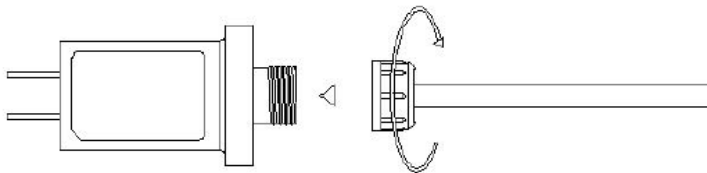

LED Star Tree Topper

H945 v01: 14/06/21

Please read and retain these instructions for future reference

Dimensions

(H) 45 x (D) 5.7 x (W) 23.7cm

- 360 DEGREE ROTATING STAR FOR YOUR TREE TOP
- SIMPLY CLIPS ONTO TOP TREE BRANCH AND CREATES A FESTIVE LIGHT SHOW ON YOUR CEILING AND WALLS
- INTRICATE DETAIL WITH MULTI COLOUR LIGHTS
- CLIP MAKES IT STABLE
- LIGHT UP THE VERY TOP OF YOUR TREE!
- 3M CABLE

Indoor use only

Keep away from heaters and other heat sources

Specification

Power	4W
Number of LEDs	20pcs (not replaceable)
IP Grade	IP20
Voltage	5V 1A
Input voltage of Adaptor	220-240V 50-60Hz

ASSEMBLY INSTRUCTIONS / INSTRUCTIONS FOR USE:

Unpack the components carefully. Please check all parts have been removed from the packaging.

Operation:

1. Connect the wire connection to the transformer.

2. Fix the light to the tree top.
3. Turn off socket, plug into the socket and turn socket back on. The star will light up.
4. Unplug if not in use. Be careful with the power cord! (trip hazard)