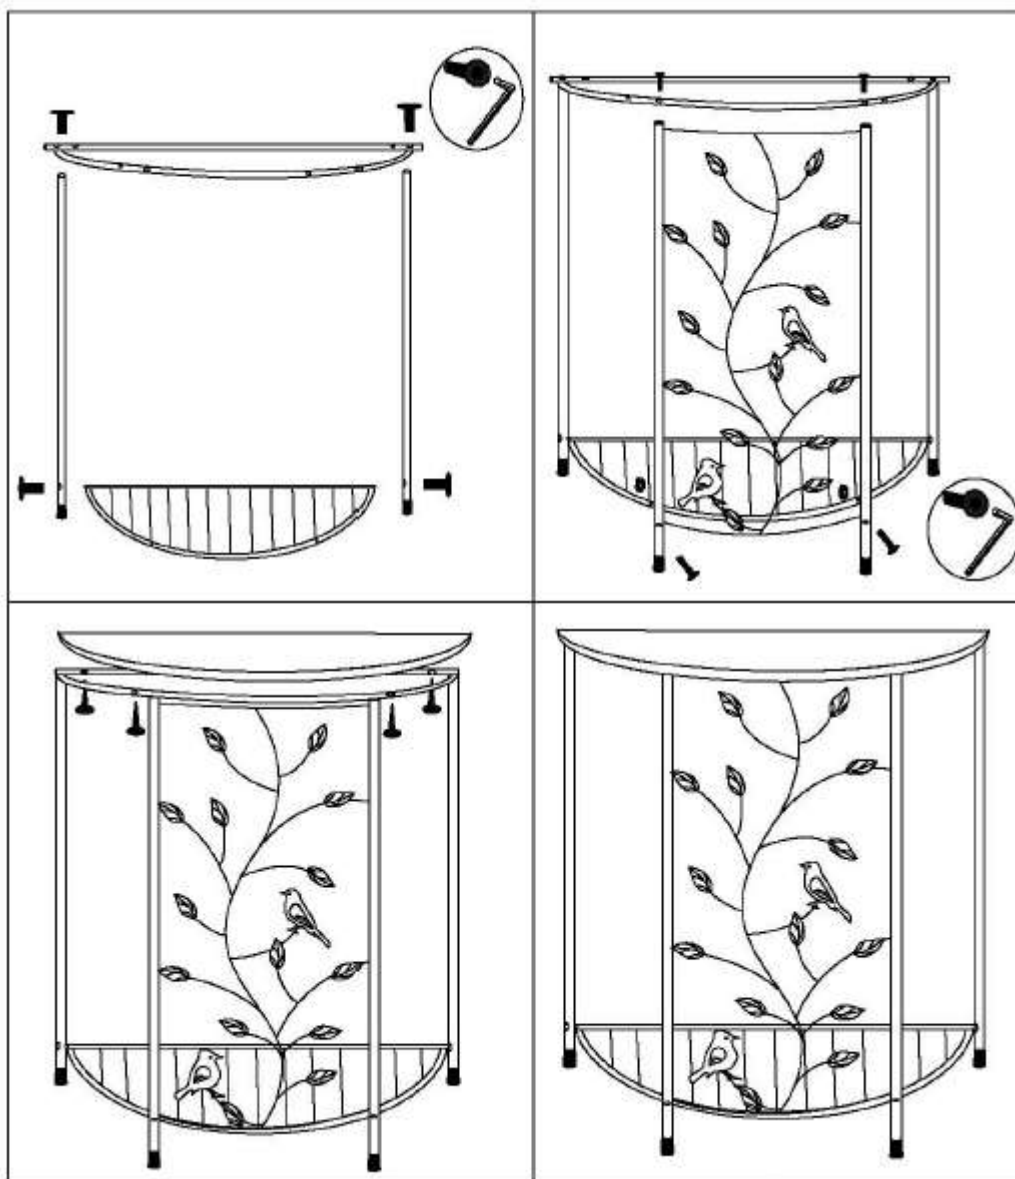

Bird Design Console Table K064

Instructions for Use

Please read and retain these instructions for future reference

v003: 07/01/22

CLEANING INSTRUCTIONS:

- Clean with a dry cloth or duster.

DISPOSAL

- Coopers of Stortford use recyclable or recycled packaging where possible.
- Please dispose of all packaging, paper, cartons, packaging in accordance with your local recycling regulations.

*Calls cost 7 pence per minute plus your telephone company's network access charge

The Enterprise Department
Head Office: 11 Bridge Street
Bishop's Stortford, CM23 2JU
Tel: 0844 482 4400*
Fax: 01279 756 595
www.coopersofstortford.co.uk