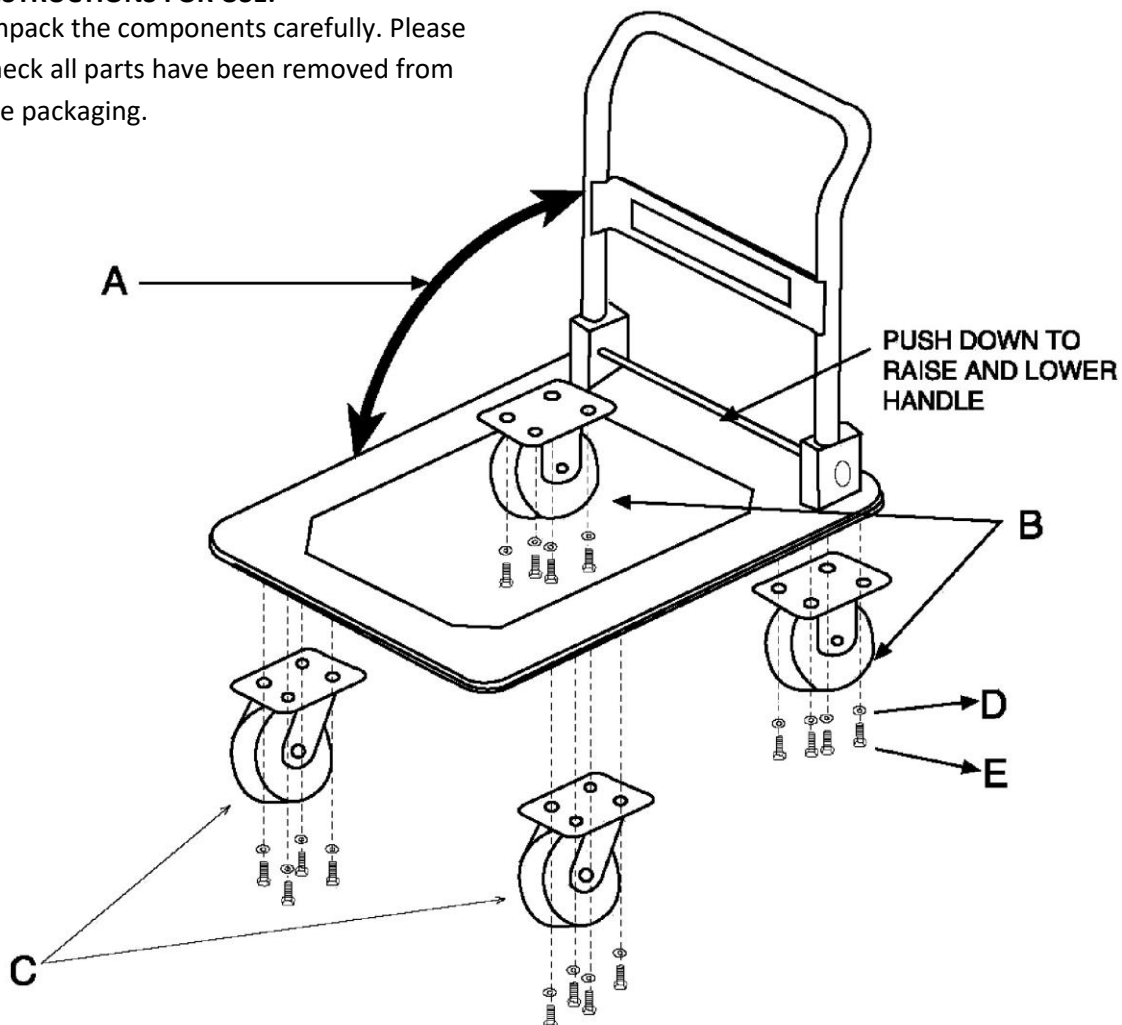

## Dimensions

PLATFORM dimensions: (L) 72CM x (W) 48CM

Total height with the handle bars up – 84cm

23cm high, 48cm wide, 72cm long (when folded)

- **WEIGHT: 7KG**
- **MAX weight load: UP TO 150KG**
- **MADE FROM TOUGH STEEL**
- **10CM NO PUNCTURE RUBBER CASTORS**

## ASSEMBLY INSTRUCTIONS / INSTRUCTIONS FOR USE:

Unpack the components carefully. Please check all parts have been removed from the packaging.

## Assembly instructions

Step 1: Turn the platform (A) upside down on a flat, non-abrasive surface.

Step 2: Align the holes in the base of the fixed wheel (B) with the holes in the rear of the platform (A). Attach lock washers (D) and bolts (E). Repeat for remaining fixed wheel (B).