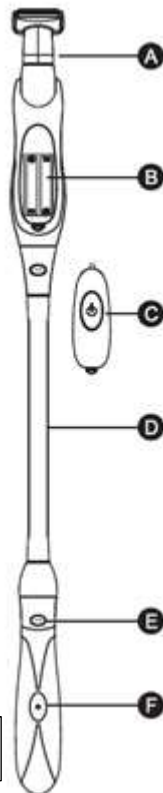

Long Reach Hair Remover

K450

v001: 03/11/21

Please read and retain these instructions for future reference

vivadia

Dimensions

(H) 54.5 x (W) 3.95 x (D) 3.1cm

Material: ABS

Batteries required: 2x 1.5V AAA (not included)

- LONG REACH EXTENSION SO YOU DON'T HAVE TO BEND
- 2 SHAVER ATTACHMENTS, NOSE HAIR TRIMMER AND HAIR REMOVER
- USE SHORT OR LONG HANDLED – 2 IN 1 FUNCTION
- MULTI-FUNCTIONAL FLEX NECK
- TOP HEAD CAN BE ANGLED TO SUIT AND ROTATED 50 DEGREES
- SOFT GRIP SILICONE HANDLE

ASSEMBLY INSTRUCTIONS / INSTRUCTIONS FOR USE:

Unpack the components carefully. Please check all parts have been removed from the packaging.

Parts

- A. Cutter Head
- B. Battery Compartment
- C. Power switch
- D. Flex Neck
- E. Flex Neck Switch
- F. Handle

Long handled

Press the button to remove the flex neck and to use with short handle.

Short handled

Long Reach Hair Remover K450

Please read and retain these instructions for future reference

Instructions for Use