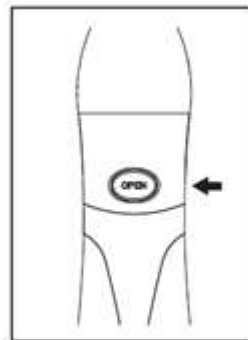

Long Reach Hair Remover

K450

v001: 03/11/21

Please read and retain these instructions for future reference

vivadia

Dimensions

(H) 54.5 x (W) 3.95 x (D) 3.1cm

Material: ABS

ASSEMBLY INSTRUCTIONS / INSTRUCTIONS FOR USE:

Unpack the components carefully. Please check all parts have been removed from the packaging.

Parts

- A. Cutter Head
- B. Battery Compartment
- C. Power switch
- D. Flex Neck
- E. Flex Neck Switch
- F. Handle

Long handled

Press the button to remove the flex neck and to use with short handle.

Short handled

Long Reach Hair Remover K450

Please read and retain these instructions for future reference

Instructions for Use

v001: 03/11/21

User Instructions

Use with or without Flex Neck to reach hair anywhere.

Cutter Head can be bent by 50 degrees.

The Flex Neck can be bent by 360 degrees.

Cleaning and Maintenance

- Switch trimmer off before cleaning the blade. Use a paper towel to clean the edges to remove hair or dirt.