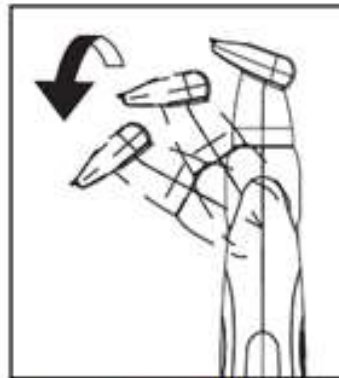

Long Reach Hair Remover

K450

v001: 03/11/21

Please read and retain these instructions for future reference

vivadia

Dimensions

(H) 54.5 x (W) 3.95 x (D) 3.1cm

Material: ABS

ASSEMBLY INSTRUCTIONS / INSTRUCTIONS FOR USE:

Unpack the components carefully. Please check all parts have been removed from the packaging.

Parts

- A. Cutter Head
- B. Battery Compartment
- C. Power switch
- D. Flex Neck
- E. Flex Neck Switch
- F. Handle

Long handled

Press the button to remove the flex neck and to use with short handle.

Short handled

Long Reach Hair Remover K450

Please read and retain these instructions for future reference

Instructions for Use

v001: 03/11/21

User Instructions

Use with or without Flex Neck to reach hair anywhere.

Cutter Head can be bent by 50 degrees.

The Flex Neck can be bent by 360 degrees.

Cleaning and Maintenance

- Switch trimmer off before cleaning the blade. Use a paper towel to clean the edges to remove hair or dirt.