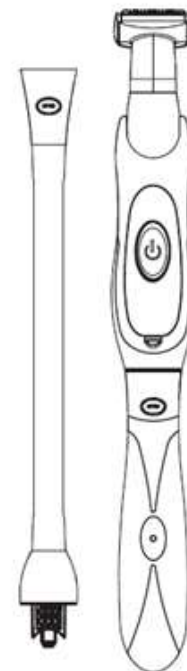

Long Reach Hair Remover

K450

v001: 03/11/21

Please read and retain these instructions for future reference

vivadia

Dimensions

(H) 54.5 x (W) 3.95 x (D) 3.1cm

Material: ABS

Batteries required: 2x 1.5V AAA (not included)

- LONG REACH EXTENSION SO YOU DON'T HAVE TO BEND
- 2 SHAVER ATTACHMENTS, NOSE HAIR TRIMMER AND HAIR REMOVER
- USE SHORT OR LONG HANDLED – 2 IN 1 FUNCTION
- MULTI-FUNCTIONAL FLEX NECK
- TOP HEAD CAN BE ANGLED TO SUIT AND ROTATED 50 DEGREES
- SOFT GRIP SILICONE HANDLE

ASSEMBLY INSTRUCTIONS / INSTRUCTIONS FOR USE:

Unpack the components carefully. Please check all parts have been removed from the packaging.

Parts

- A. Cutter Head
- B. Battery Compartment
- C. Power switch
- D. Flex Neck
- E. Flex Neck Switch
- F. Handle

Long handled

Press the button to remove the flex neck and to use with short handle.

Short handled

Long Reach Hair Remover K450

Please read and retain these instructions for future reference

Instructions for Use