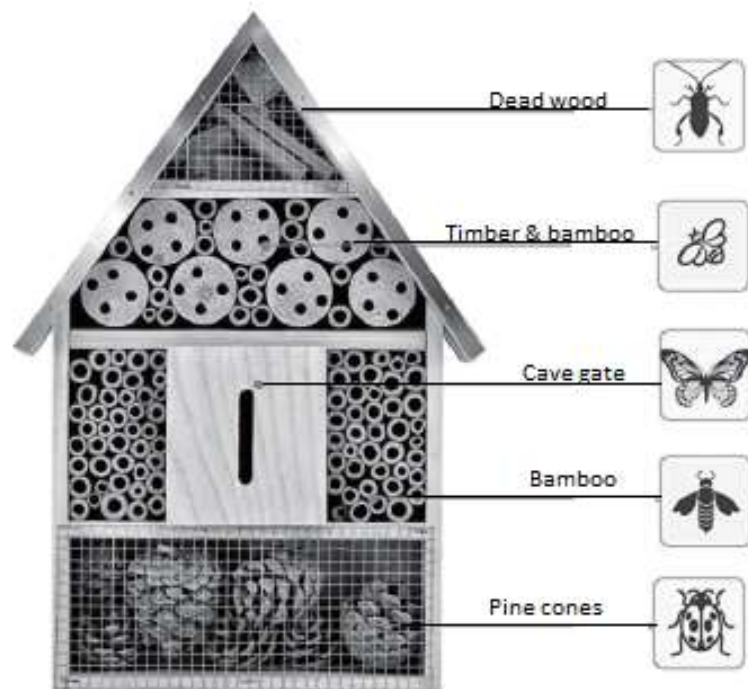

Dimensions

(H) 40 x (W) 28 x (D) 9.5cm

Material: Wood, bamboo and metal

- **CREATE A HOME FOR CREEPY CRAWLIES**
- **LITTLE TUBES FOR A PLACE TO SLEEP**
- **PINE CONES FOR WOODLICE & LADYBIRDS**

ASSEMBLY INSTRUCTIONS / INSTRUCTIONS FOR USE:

Unpack the components carefully. Please check all parts have been removed from the packaging.

- Hang in a sheltered position.
- Can be hung on garden walls, fences, trees etc. Hooks are on the back of the Bug Hotel.
- Keep as dry as possible.
- Different filling materials attract a variety of different bugs. Dead wood attracts wood-boring beetles and centipedes. Solitary bees, wasps and hoverflies are attracted by bamboo canes. Ladybirds can hibernate in pine cones.