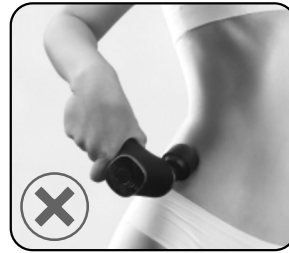

### **Instructions for use:**

1. Select the appropriate attachment you wish to use and gently screw the attachment on to the massage gun head.
2. Press and hold the power button located on the back of the device to turn on.
3. Massage the required body parts at the desired speed and apply pressure as required.
4. After use, allow the device to cool down before gently unscrewing the attachment.

Whilst using ensure you do not over flex the unit as excessive bending may damage the device.

**Vertical Use**

**No Forward Bending**

**No Upward Bending**

**No Backward Bending**