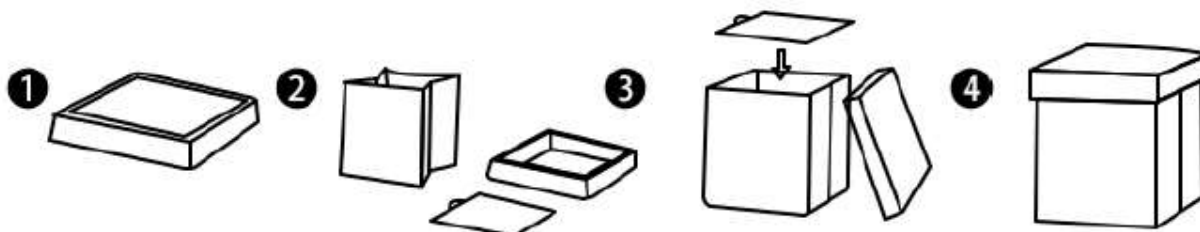

Assembly

**The Enterprise
Department**

UK Head Office, 11 Bridge Street, Bishop's Stortford, CM23 2JU
Tel: 0330 331 0300 Fax: 01279 756595
www.coopersofstortford.co.uk
EU address: D.S.B. LD, 160 Bd. de Fourmies, 59100 Roubaix, France
Tel: (+44) 1279 701269