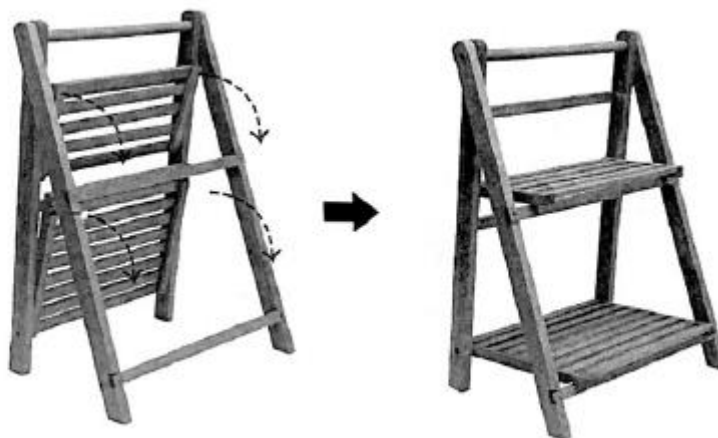

Step 2:

DISPOSAL

- Coopers of Stortford use recyclable or recycled packaging where possible.
- Please dispose of all packaging, paper, cartons, packaging in accordance with your local recycling regulations.
- At the end of the product's lifespan please check with your local council authorised household waste recycling centre for disposal.

COOPERS
OF STORTFORD

UK Head Office, 11 Bridge Street, Bishop's Stortford, CM23 2JU

Tel: 0844 4824400*, Fax: 01279 756595

www.coopersofstortford.co.uk

EU address: D.S.B. LD, 160 Bd. de Fourmies, 59100 Roubaix, France

Tel: (+44) 1279 701269

*UK Calls cost around 7 pence per minute plus your telephone company's network access.
Please check with your telephone supplier.