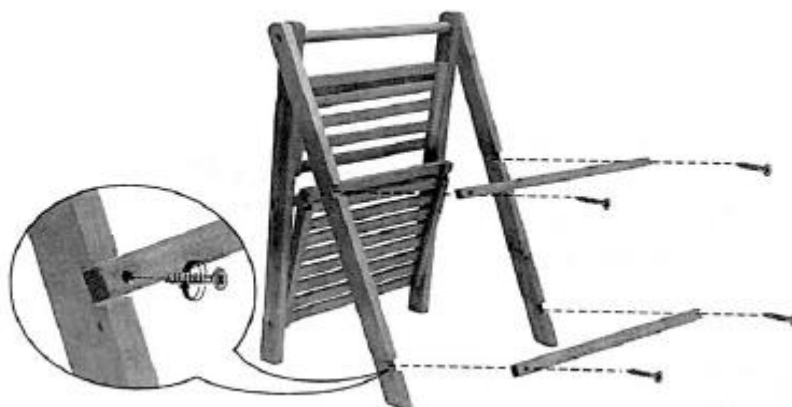

COOPERS
OF STORTFORD

UK Head Office, 11 Bridge Street, Bishop's Stortford, CM23 2JU

Tel: 0844 4824400*, Fax: 01279 756595

www.coopersofstortford.co.uk

EU address: D.S.B. LD, 160 Bd. de Fourmies, 59100 Roubaix, France

Tel: (+44) 1279 701269

*UK Calls cost around 7 pence per minute plus your telephone company's network access.

Please check with your telephone supplier.