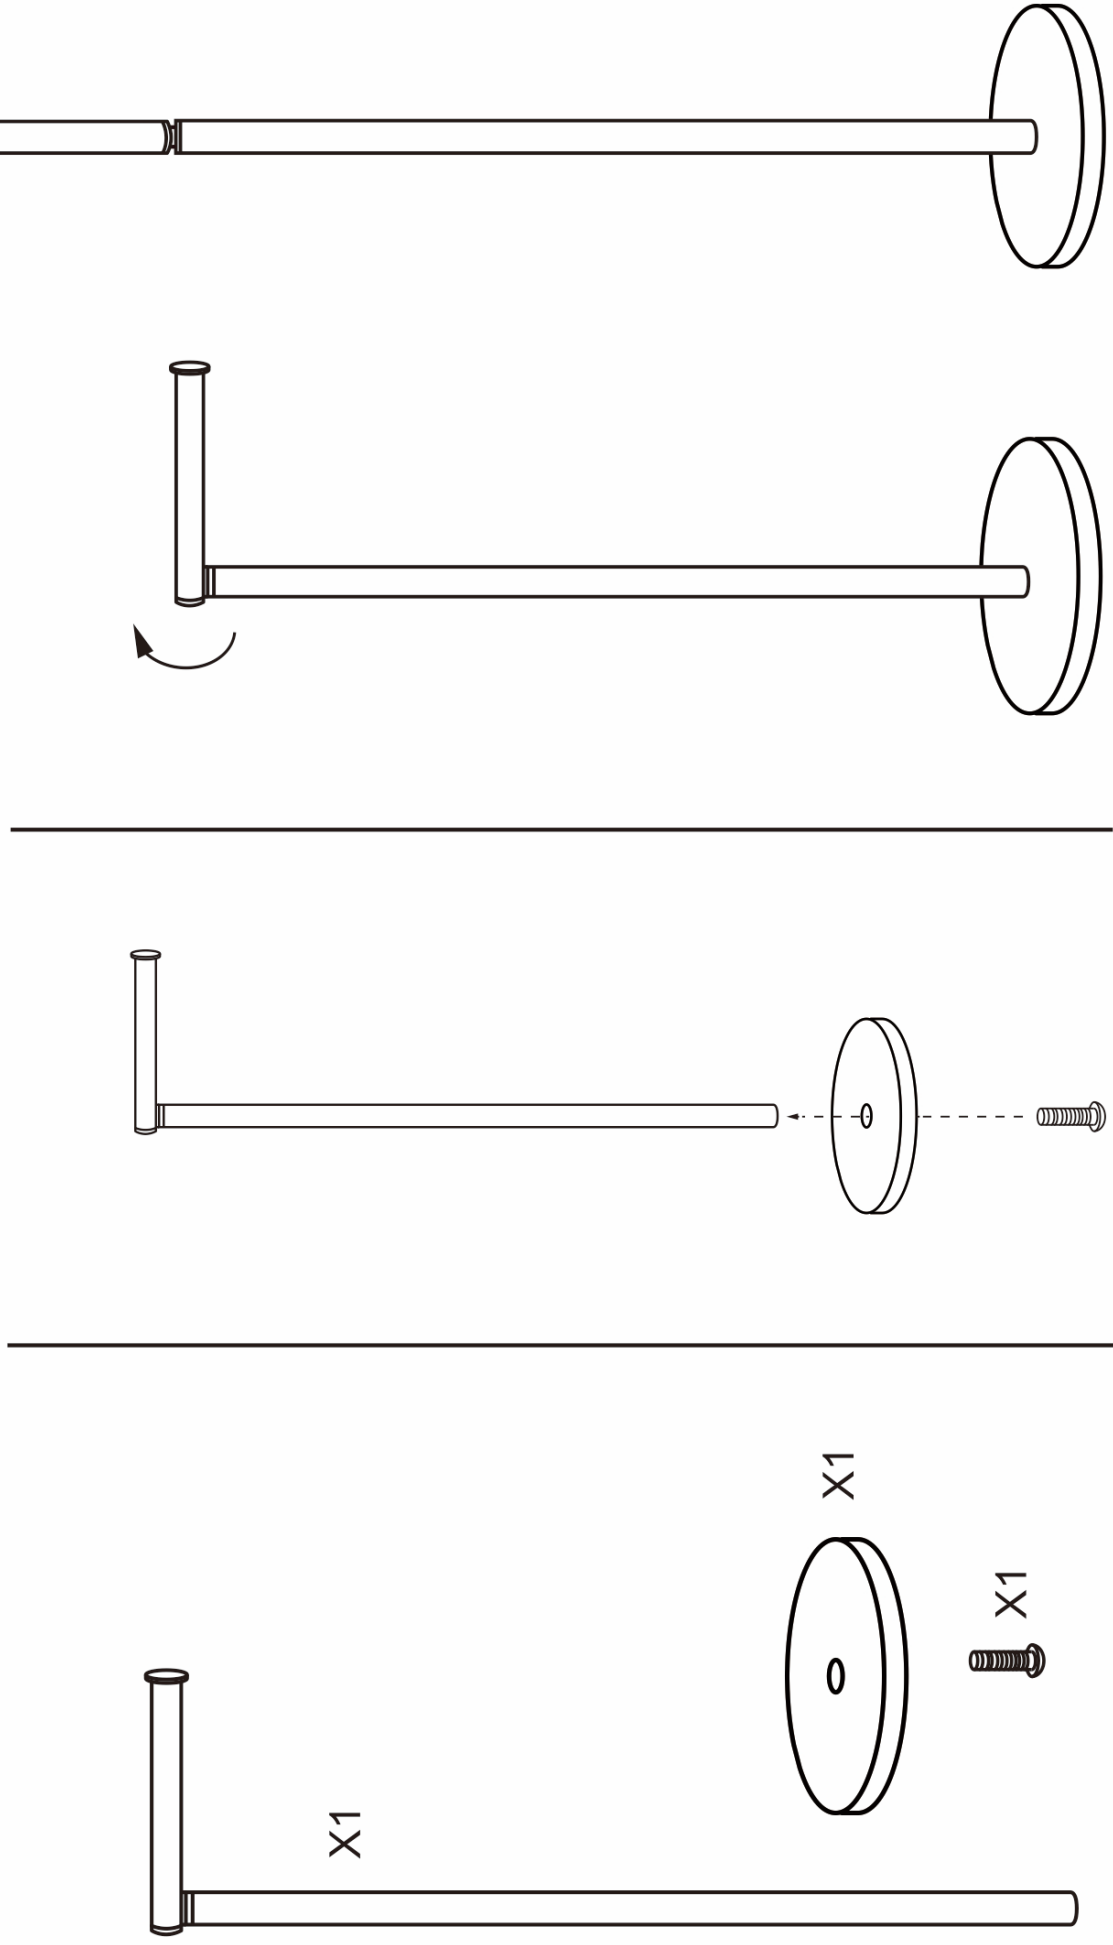

Toilet Paper Storage & Holder

Product Code: E222415
Made in China for S&S Enterprises Ltd, 26 Perivale Park, Middlesex, UB6 7RL