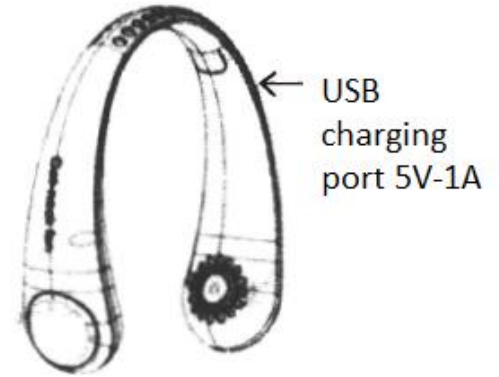

CHARGING:

ENSURE THE POWER IS SWITCHED OFF BEFORE CHARGING.

Insert the provide USB cable into the charging port and plug the other end into the USB power port or USB plug.. The blue light will flicker when the fan is charging and the flickering will stop when fully charged. **The power to operate this fan is disabled when this is charging via USB cable.**