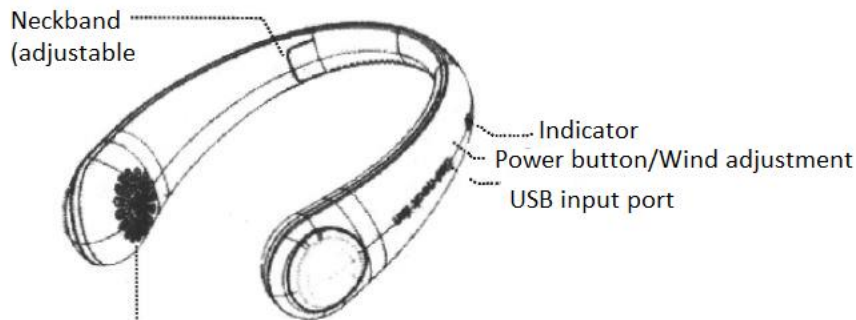

Technical Details

5V-1A, 5W

1200 Mah battery

ASSEMBLY INSTRUCTIONS / INSTRUCTIONS FOR USE:

Unpack the components carefully. Please check all parts have been removed from the packaging.

Parts

Power connection: