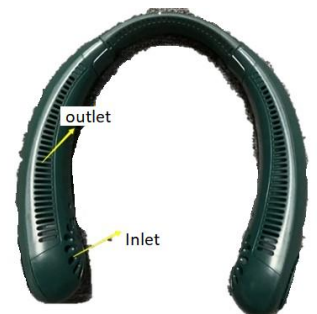

Weight: 220g

- PORTABLE BLADELESS HANGING NECK FAN
- LIGHTWEIGHT
- PORTABLE – CAN TAKE ANYWHERE WITH YOU
- SAFE BLADELESS DESIGN
- RECHARGEABLE VIA USB AND WHEN SWITCHED OFF.
- HANDS FREE
- ADJUSTABLE TO SECURE COMFORTABLY ROUND YOU NECK
- 3 SPEEDS.
- 62 AIR OUTLET HOLES CREATE A 360 DEGREE SURROUNDING AIR FLOW.
- USB CABLE PROVIDED

Wind adjustment

Put the fan around your neck with the wind outlet upwards. Press the Power button to turn the fan on. This will set the Speed to Level 1 (refreshing). Press the button again to increase to Level 2 (double cooling) and a third time for Level 3 (instant cooling).