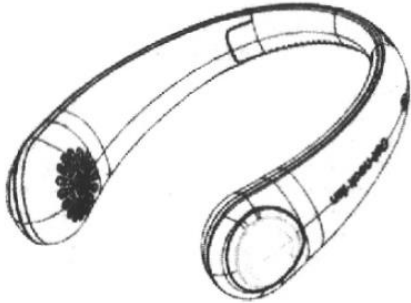

Bladeless Neck Fan

Item No: L398

Instructions for Use

v004: 17/10/24

Please read and retain these instructions for future reference.

BERGSTRÖM

Dimensions

(H) 6 x (W) 21 x (D) 14cm

Weight: 220g

- PORTABLE BLADELESS HANGING NECK FAN
- LIGHTWEIGHT
- PORTABLE – CAN TAKE ANYWHERE WITH YOU
- SAFE BLADELESS DESIGN
- RECHARGEABLE VIA USB AND WHEN SWITCHED OFF.
- HANDS FREE
- ADJUSTABLE TO SECURE COMFORTABLY ROUND YOU NECK
- 3 SPEEDS.
- 62 AIR OUTLET HOLES CREATE A 360 DEGREE SURROUNDING AIR FLOW.
- USB CABLE PROVIDED