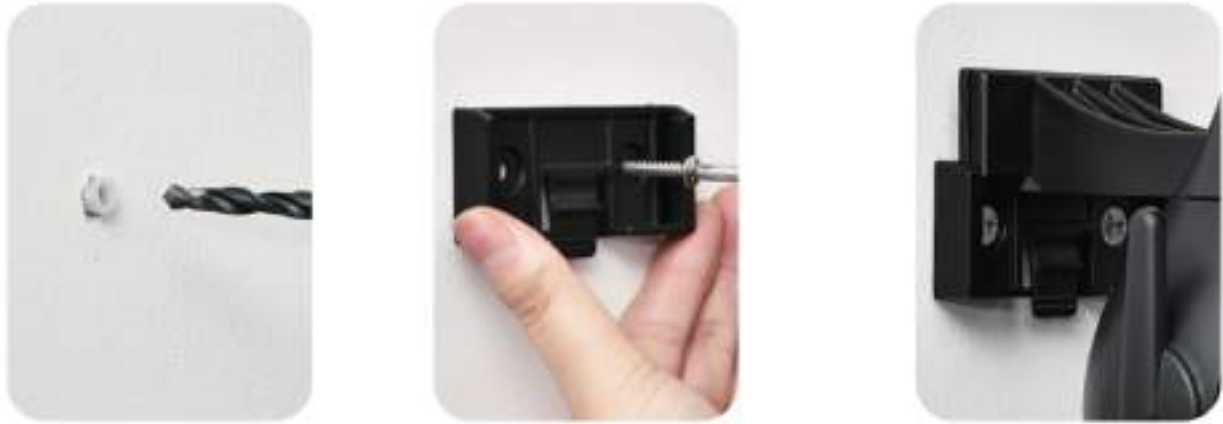

Technical Parameters:

- Luminous flux: maximum 300 Lm
- Battery: 1 x 18650 3.7V 1200Ah

Installation:

1. Select the optimal location which receives the most sunlight during daylight hours.
2. Drill two holes and insert expansion sleeves (hard walls require 6mm perforations) then affix panel base and screw into place.

Note: Do not install during hours of darkness under artificial light as the inbuilt sensors will prevent activation.

3. Once lamp is fixed, adjust the solar panel so that it faces the noonday sun to generate maximum power.
4. Adjust the elevation of the sensor to the area that you wish it to illuminate.

Mode Settings

Mode 1: Sensor activated high brightness: When the sensor detects passers-by, it will switch on for 30 seconds and then auto turn off. The red LED flashes on and off in this mode

Mode 2: Sensor activated steady low brightness: When the sensor detects passers-by it will switch on for 30 seconds then auto turn off. The red LED flashes on and off in this mode

Mode 3: Steady on low brightness: The light is continually on. Red LED is off.
Give a single press of the power button to switch between modes.

To protect the environment, batteries must not be thrown in the domestic garbage, nor disposed of in a fire as they contain dangerous materials.

Please dispose of the batteries by taking them to the local waste collection service for recycling. Replacement batteries can be purchased at most electrical retailers.

WARNING: This is not a toy. Keep away from children and pets

Product Code: M242598

Made in China for S&S Enterprises Ltd. 26 Perivale Park Middlesex UB67RL