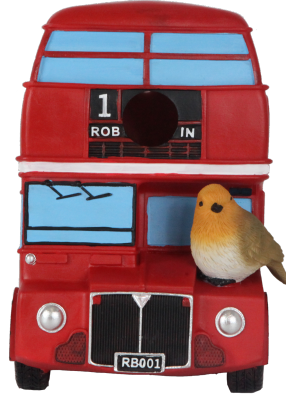

# London Bus Design Bird House

Thank you for purchasing our London Bus Design Bird House. We hope you will be happy with your purchase

Our delightful red bus birdhouse will invite a touch of classic London whimsy to your garden!

Designed to look like a vintage double-decker, complete with route sign and cheeky robin passenger, this nesting box offers a cosy and safe haven for small birds.

Perfect for robins, blue tits, or wrens, it's an eye-catching way to support local wildlife while adding a splash of fun to your outdoor space.

## Features:

-  Iconic London bus design
-  Ideal nesting spot for small garden birds
-  Durable and weather-resistant
-  A charming gift for garden and bird lovers alike

Hang it on a tree, wall or fence and enjoy watching your new feathered tenants come and go — all aboard the Robin Bus!