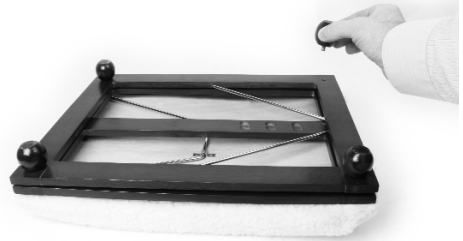

Comfort Foot Rest 90590

Instructions

ASSEMBLY

Remove the Comfort Foot Rest from its packaging and turn it upside down. Screw the 4 wooden ball feet into each corner of the wood frame and return it to its right side.

POSITIONS

Normal

Lay flat to rest feet

Angled

Can be adjusted for greater comfort

Height

Height adjustment to 2 levels

Caution