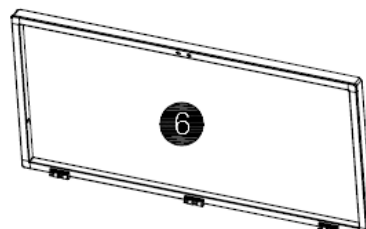

Height: 49.5cm
Length: 96cm
Depth: 45.8cm
190L capacity

Parts

1 x Left side panel

1 x Back panel (hinged)

1 x Right side panel

1 x Front panel

1 x Base panel

1 x Lid (hinged)

Connector 18x

Lid strap 2x

Lid latch 1x

Front panel latch 1x

Hinge pin 3x

Fit lid latch (C) to lid (6). Fit front panel latch (D) to front panel (4).

Push together left side panel (1) and back panel (2) ensuring the pre-drilled holes for the straps face to the back. Push right side panel (3) into back panel (2).

Push front panel into side panel on both sides.

Insert the base panel (5) and fix in place with connectors (x18).

Align latches on top panel and back panel and insert 3 connectors to hold in place.

Push in strap on both sides where shown.