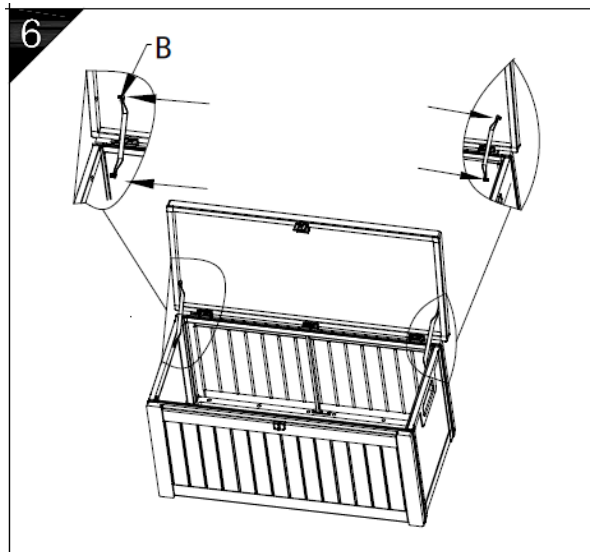

Height: 49.5cm
Length: 96cm
Depth: 45.8cm
190L capacity

Parts

1 x Left side panel

1 x Back panel (hinged)

1 x Right side panel

1 x Front panel

1 x Base panel

1 x Lid (hinged)

Connector 18x

Lid strap 2x

Lid latch 1x

Front panel latch 1x

Hinge pin 3x

Fit lid latch (C) to lid (6). Fit front panel latch (D) to front panel (4).

Push together left side panel (1) and back panel (2) ensuring the pre-drilled holes for the straps face to the back. Push right side panel (3) into back panel (2).

Push front panel into side panel on both sides.

Insert the base panel (5) and fix in place with connectors (x18).

Align latches on top panel and back panel and insert 3 connectors to hold in place.

Push in strap on both sides where shown.