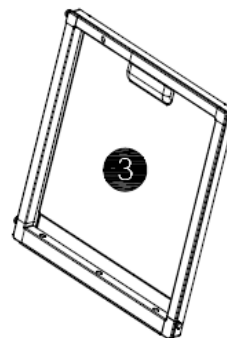

Height: 49.5cm
Length: 96cm
Depth: 45.8cm
190L capacity

Parts

1 x Left side panel

1 x Back panel (hinged)

1 x Right side panel

1 x Front panel

1 x Base panel

1 x Lid (hinged)

Connector 18x

Lid strap 2x

Lid latch 1x

Front panel latch 1x

Hinge pin 3x

Fit lid latch (C) to lid (6). Fit front panel latch (D) to front panel (4).

Push together left side panel (1) and back panel (2) ensuring the pre-drilled holes for the straps face to the back. Push right side panel (3) into back panel (2).

Push front panel into side panel on both sides.

Insert the base panel (5) and fix in place with connectors (x18).

Align latches on top panel and back panel and insert 3 connectors to hold in place.

Push in strap on both sides where shown.