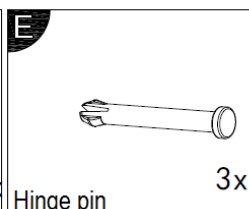

Height: 49.5cm
Length: 96cm
Depth: 45.8cm
190L capacity

Parts

1 x Left side panel

1 x Back panel (hinged)

1 x Right side panel

1 x Front panel

1 x Base panel

1 x Lid (hinged)

Connector 18x

Lid strap 2x

Lid latch 1x

Front panel latch 1x

Hinge pin 3x

Fit lid latch (C) to lid (6). Fit front panel latch (D) to front panel (4).

Push together left side panel (1) and back panel (2) ensuring the pre-drilled holes for the straps face to the back. Push right side panel (3) into back panel (2).

Push front panel into side panel on both sides.

Insert the base panel (5) and fix in place with connectors (x18).

Align latches on top panel and back panel and insert 3 connectors to hold in place.

Push in strap on both sides where shown.