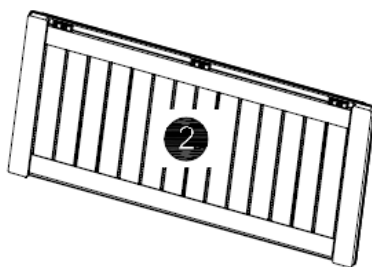

Height: 49.5cm
Length: 96cm
Depth: 45.8cm
190L capacity

Parts

1 x Left side panel

1 x Back panel (hinged)

1 x Right side panel

1 x Front panel

1 x Base panel

1 x Lid (hinged)

Connector 18x

Lid strap 2x

Lid latch 1x

Front panel latch 1x

Hinge pin 3x

Fit lid latch (C) to lid (6). Fit front panel latch (D) to front panel (4).

Push together left side panel (1) and back panel (2) ensuring the pre-drilled holes for the straps face to the back. Push right side panel (3) into back panel (2).

Push front panel into side panel on both sides.

Insert the base panel (5) and fix in place with connectors (x18).

Align latches on top panel and back panel and insert 3 connectors to hold in place.

Push in strap on both sides where shown.