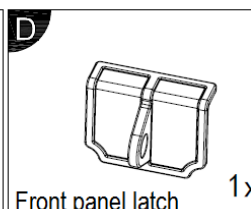

Height: 49.5cm
Length: 96cm
Depth: 45.8cm
190L capacity

Parts

1 x Left side panel

1 x Back panel (hinged)

1 x Right side panel

1 x Front panel

1 x Base panel

1 x Lid (hinged)

Connector 18x

Lid strap 2x

Lid latch 1x

Front panel latch 1x

Hinge pin 3x

Fit lid latch (C) to lid (6). Fit front panel latch (D) to front panel (4).

Push together left side panel (1) and back panel (2) ensuring the pre-drilled holes for the straps face to the back. Push right side panel (3) into back panel (2).

Push front panel into side panel on both sides.

Insert the base panel (5) and fix in place with connectors (x18).

Align latches on top panel and back panel and insert 3 connectors to hold in place.

Push in strap on both sides where shown.