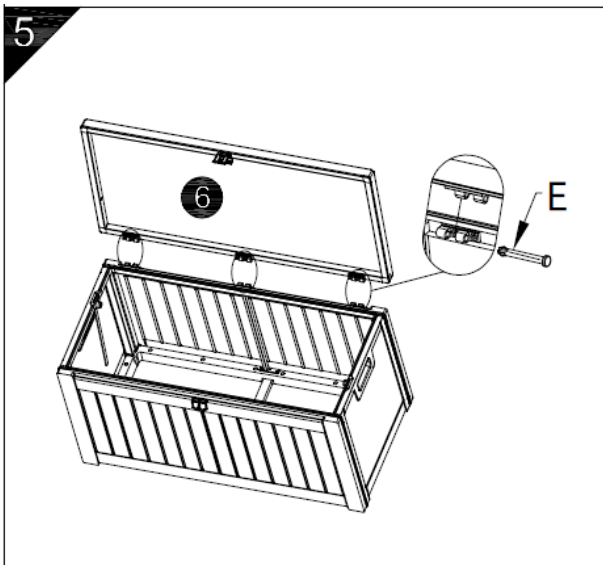

Height: 49.5cm
Length: 96cm
Depth: 45.8cm
190L capacity

Parts

1 x Left side panel

1 x Back panel (hinged)

1 x Right side panel

1 x Front panel

1 x Base panel

1 x Lid (hinged)

Connector 18x

Lid strap 2x

Lid latch 1x

Front panel latch 1x

Hinge pin 3x

Fit lid latch (C) to lid (6). Fit front panel latch (D) to front panel (4).

Push together left side panel (1) and back panel (2) ensuring the pre-drilled holes for the straps face to the back. Push right side panel (3) into back panel (2).

Push front panel into side panel on both sides.

Insert the base panel (5) and fix in place with connectors (x18).

Align latches on top panel and back panel and insert 3 connectors to hold in place.

Push in strap on both sides where shown.