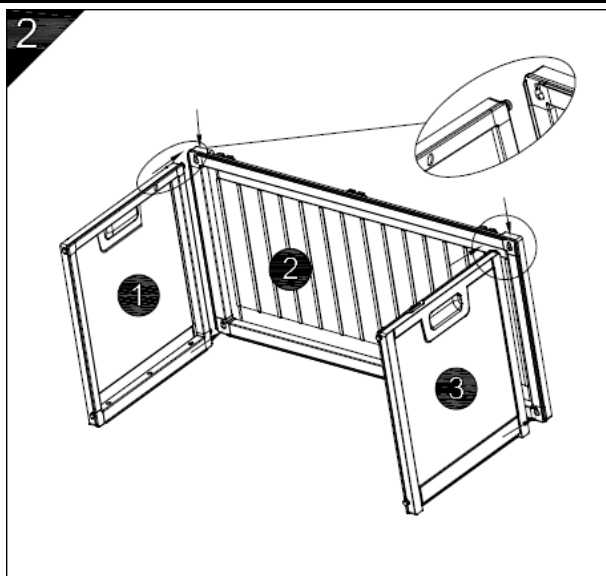

Height: 49.5cm
Length: 96cm
Depth: 45.8cm
190L capacity

Parts

1 x Left side panel

1 x Back panel (hinged)

1 x Right side panel

1 x Front panel

1 x Base panel

1 x Lid (hinged)

Connector 18x

Lid strap 2x

Lid latch 1x

Front panel latch 1x

Hinge pin 3x

Fit lid latch (C) to lid (6). Fit front panel latch (D) to front panel (4).

Push together left side panel (1) and back panel (2) ensuring the pre-drilled holes for the straps face to the back. Push right side panel (3) into back panel (2).

Push front panel into side panel on both sides.

Insert the base panel (5) and fix in place with connectors (x18).

Align latches on top panel and back panel and insert 3 connectors to hold in place.

Push in strap on both sides where shown.