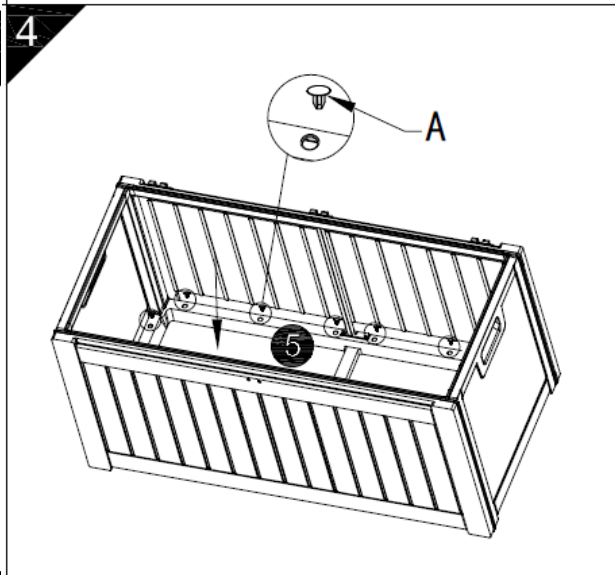

Height: 49.5cm
Length: 96cm
Depth: 45.8cm
190L capacity

Parts

1 x Left side panel

1 x Back panel (hinged)

1 x Right side panel

1 x Front panel

1 x Base panel

1 x Lid (hinged)

Connector 18x

Lid strap 2x

Lid latch 1x

Front panel latch 1x

Hinge pin 3x

Fit lid latch (C) to lid (6). Fit front panel latch (D) to front panel (4).

Push together left side panel (1) and back panel (2) ensuring the pre-drilled holes for the straps face to the back. Push right side panel (3) into back panel (2).

Push front panel into side panel on both sides.

Insert the base panel (5) and fix in place with connectors (x18).

Align latches on top panel and back panel and insert 3 connectors to hold in place.

Push in strap on both sides where shown.