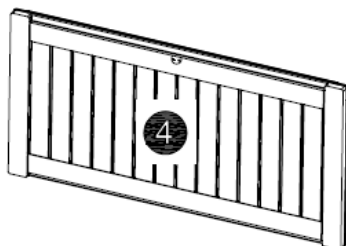

Height: 49.5cm
Length: 96cm
Depth: 45.8cm
190L capacity

Parts

1 x Left side panel

1 x Back panel (hinged)

1 x Right side panel

1 x Front panel

1 x Base panel

1 x Lid (hinged)

Connector 18x

Lid strap 2x

Lid latch 1x

Front panel latch 1x

Hinge pin 3x

Fit lid latch (C) to lid (6). Fit front panel latch (D) to front panel (4).

Push together left side panel (1) and back panel (2) ensuring the pre-drilled holes for the straps face to the back. Push right side panel (3) into back panel (2).

Push front panel into side panel on both sides.

Insert the base panel (5) and fix in place with connectors (x18).

Align latches on top panel and back panel and insert 3 connectors to hold in place.

Push in strap on both sides where shown.