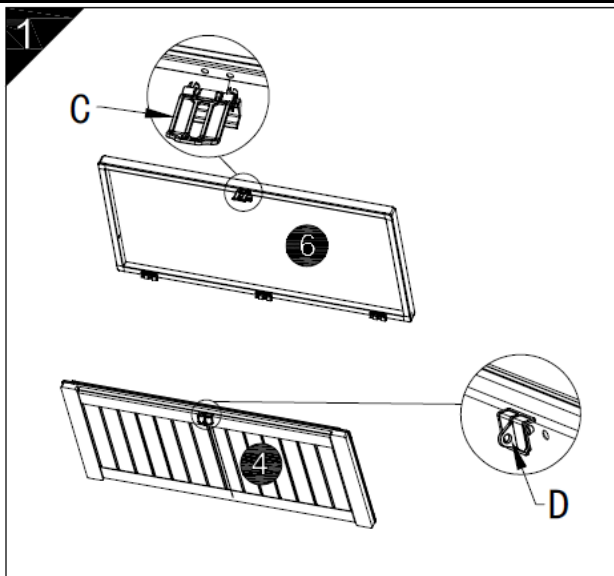

Height: 49.5cm
Length: 96cm
Depth: 45.8cm
190L capacity

Parts

1 x Left side panel

1 x Back panel (hinged)

1 x Right side panel

1 x Front panel

1 x Base panel

1 x Lid (hinged)

Connector 18x

Lid strap 2x

Lid latch 1x

Front panel latch 1x

Hinge pin 3x

Fit lid latch (C) to lid (6). Fit front panel latch (D) to front panel (4).

Push together left side panel (1) and back panel (2) ensuring the pre-drilled holes for the straps face to the back. Push right side panel (3) into back panel (2).

Push front panel into side panel on both sides.

Insert the base panel (5) and fix in place with connectors (x18).

Align latches on top panel and back panel and insert 3 connectors to hold in place.

Push in strap on both sides where shown.