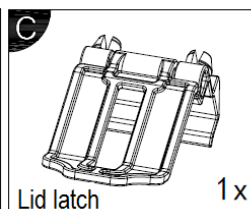

Height: 49.5cm
Length: 96cm
Depth: 45.8cm
190L capacity

Parts

1 x Left side panel

1 x Back panel (hinged)

1 x Right side panel

1 x Front panel

1 x Base panel

1 x Lid (hinged)

Connector 18x

Lid strap 2x

Lid latch 1x

Front panel latch 1x

Hinge pin 3x

Fit lid latch (C) to lid (6). Fit front panel latch (D) to front panel (4).

Push together left side panel (1) and back panel (2) ensuring the pre-drilled holes for the straps face to the back. Push right side panel (3) into back panel (2).

Push front panel into side panel on both sides.

Insert the base panel (5) and fix in place with connectors (x18).

Align latches on top panel and back panel and insert 3 connectors to hold in place.

Push in strap on both sides where shown.