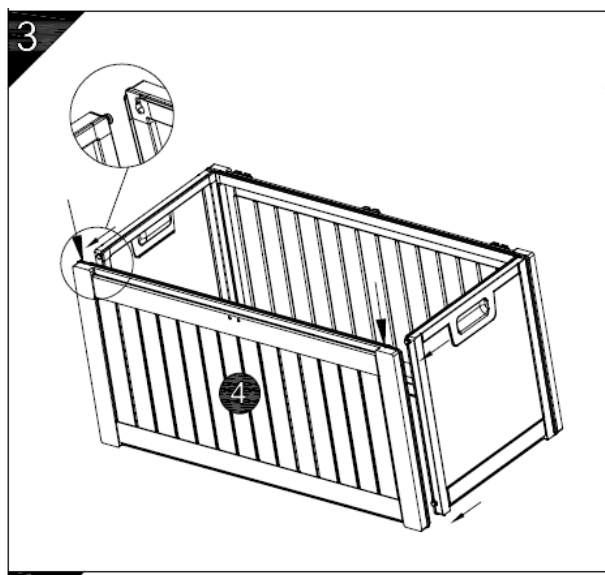

Height: 49.5cm
Length: 96cm
Depth: 45.8cm
190L capacity

Parts

1 x Left side panel

1 x Back panel (hinged)

1 x Right side panel

1 x Front panel

1 x Base panel

1 x Lid (hinged)

Connector 18x

Lid strap 2x

Lid latch 1x

Front panel latch 1x

Hinge pin 3x

Fit lid latch (C) to lid (6). Fit front panel latch (D) to front panel (4).

Push together left side panel (1) and back panel (2) ensuring the pre-drilled holes for the straps face to the back. Push right side panel (3) into back panel (2).

Push front panel into side panel on both sides.

Insert the base panel (5) and fix in place with connectors (x18).

Align latches on top panel and back panel and insert 3 connectors to hold in place.

Push in strap on both sides where shown.