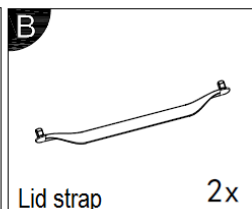

Height: 49.5cm
Length: 96cm
Depth: 45.8cm
190L capacity

Parts

1 x Left side panel

1 x Back panel (hinged)

1 x Right side panel

1 x Front panel

1 x Base panel

1 x Lid (hinged)

Connector 18x

Lid strap 2x

Lid latch 1x

Front panel latch 1x

Hinge pin 3x

Fit lid latch (C) to lid (6). Fit front panel latch (D) to front panel (4).

Push together left side panel (1) and back panel (2) ensuring the pre-drilled holes for the straps face to the back. Push right side panel (3) into back panel (2).

Push front panel into side panel on both sides.

Insert the base panel (5) and fix in place with connectors (x18).

Align latches on top panel and back panel and insert 3 connectors to hold in place.

Push in strap on both sides where shown.