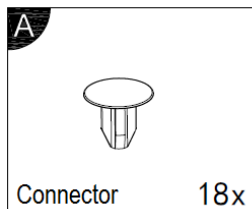

Height: 49.5cm
Length: 96cm
Depth: 45.8cm
190L capacity

Parts

1 x Left side panel

1 x Back panel (hinged)

1 x Right side panel

1 x Front panel

1 x Base panel

1 x Lid (hinged)

Connector 18x

Lid strap 2x

Lid latch 1x

Front panel latch 1x

Hinge pin 3x

Fit lid latch (C) to lid (6). Fit front panel latch (D) to front panel (4).

Push together left side panel (1) and back panel (2) ensuring the pre-drilled holes for the straps face to the back. Push right side panel (3) into back panel (2).