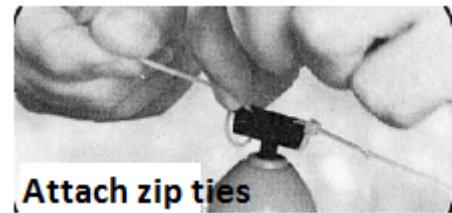

### How to use

- Fit the shield.  
To fit the shield, pull off the trim top and fit the shield ensuring the two grooves in the shield align as shown below.

Remove top (pull hard).

Align where indicated by arrows.  
Refit top (push hard)  
Fit batteries (not included) and zip ties.

### Install the batteries

- Open the battery compartment cover on the side of the Spin Trim and install 6x AA batteries (not included). Replace the battery compartment cover.

**Attach Zip Ties**

- Attach 2 zip (24 included) ties to Spinner Trim. Feed zip ties through the holes in the top and pull through connector to tighten.
- Slide the On/Off switch to the "On" position and start trimming.
- For hard to reach places, or to extend your reach, just screw on the extension pole and then slide to extend it to the exact reach you need. Twist anti-clockwise to extend, twist clockwise to lock. Extends up to 76cm/30".

Spinner Trim works with standard zip ties. For custom trimming, you can cut zip ties to the exact length needed.

**How to remove:**

- Using scissors or a utility knife, carefully cut off at connector.

**Cut here at connector  
to remove zip ties**