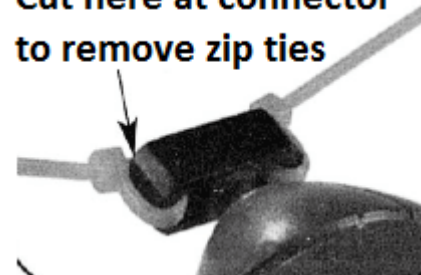

**Cut here at connector
to remove zip ties**