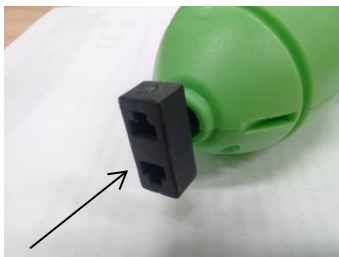

### Parts

- Spinner Trim
- Lightweight Extension Pole
- Protective Debris Shield
- 24 Custom Cut Zip Ties

### How to use

- Fit the shield.  
To fit the shield, pull off the trim top and fit the shield ensuring the two grooves in the shield align as shown below.

Remove top (pull hard).

Align where indicated by arrows.  
Refit top (push hard)  
Fit batteries (not included) and zip ties.

### Install the batteries

- Open the battery compartment cover on the side of the Spin Trim and install 6x AA batteries (not included). Replace the battery compartment cover.

**Attach Zip Ties**

- Attach 2 zip (24 included) ties to Spinner Trim. Feed zip ties through the holes in the top and pull through connector to tighten.
- Slide the On/Off switch to the "On" position and start trimming.
- For hard to reach places, or to extend your reach, just screw on the extension pole and then slide to extend it to the exact reach you need. Twist anti-clockwise to extend, twist clockwise to lock. Extends up to 76cm/30".