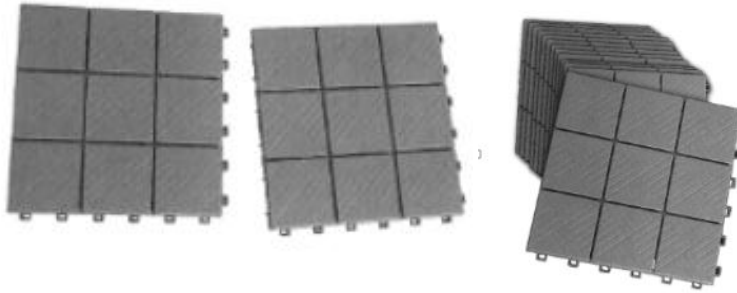

Assembly:

- Simply snap pavers together to create a strong and durable surface area.
- To remove, carefully unfasten paver at edges and move to the area of your choice.

Care & Use:

- Wash with mild detergent and dry thoroughly before use.
- Suitable for Indoor or Outdoor areas.

Composition:

- 100% polypropylene
- Size 30cm x 30cm x 2cm

Disposal:

- Dispose of all paper, cartons and plastic in accordance with your local recycling regulations. At the end of the product's lifespan please dispose of it at an authorised household waste recycling centre.