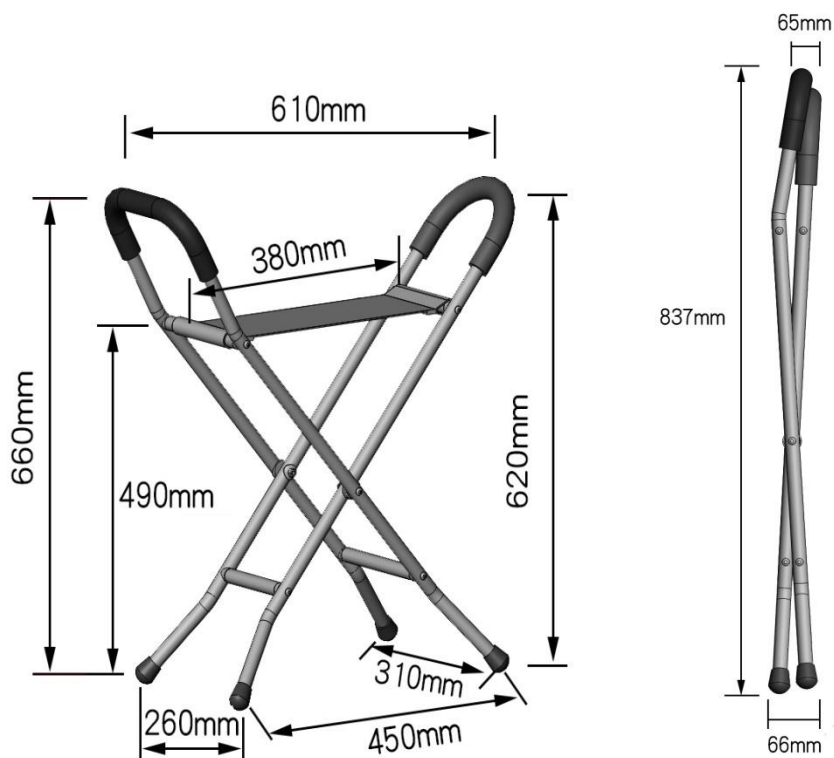

Technical Specification:

- ✧ **Max loading: 115Kg**
- ✧ **Measurements:**

Cleaning:

- ✧ **Wipe surfaces with a damp cloth.**

Safety:

- ✧ **Before use, check that the feet are secure and material is not damaged.**
- ✧ **Make sure the Portable Folding Seat is securely positioned and will not slip.**
- ✧ **Please keep away from children. Children could slip or injure themselves playing on the Folding Cane Seat.**