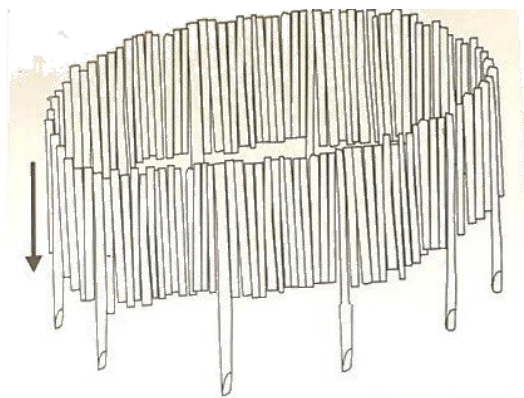

Flexible assembly possibilities

Natural product made from real bamboo

8 pieces – height: approximately 20cm - 2.5m length

Set consists of 8 elements. Flexibly adjustable e.g. for rounded corner pieces or oval flower beds.

The natural fence for your flower beds.

Suitable for neatly separating flower beds from areas of lawn. The bamboo edging harmoniously fits into the garden environment and is easily assembled:

Just push the ends of the elements close together and position into the ground with the tapered ends first.