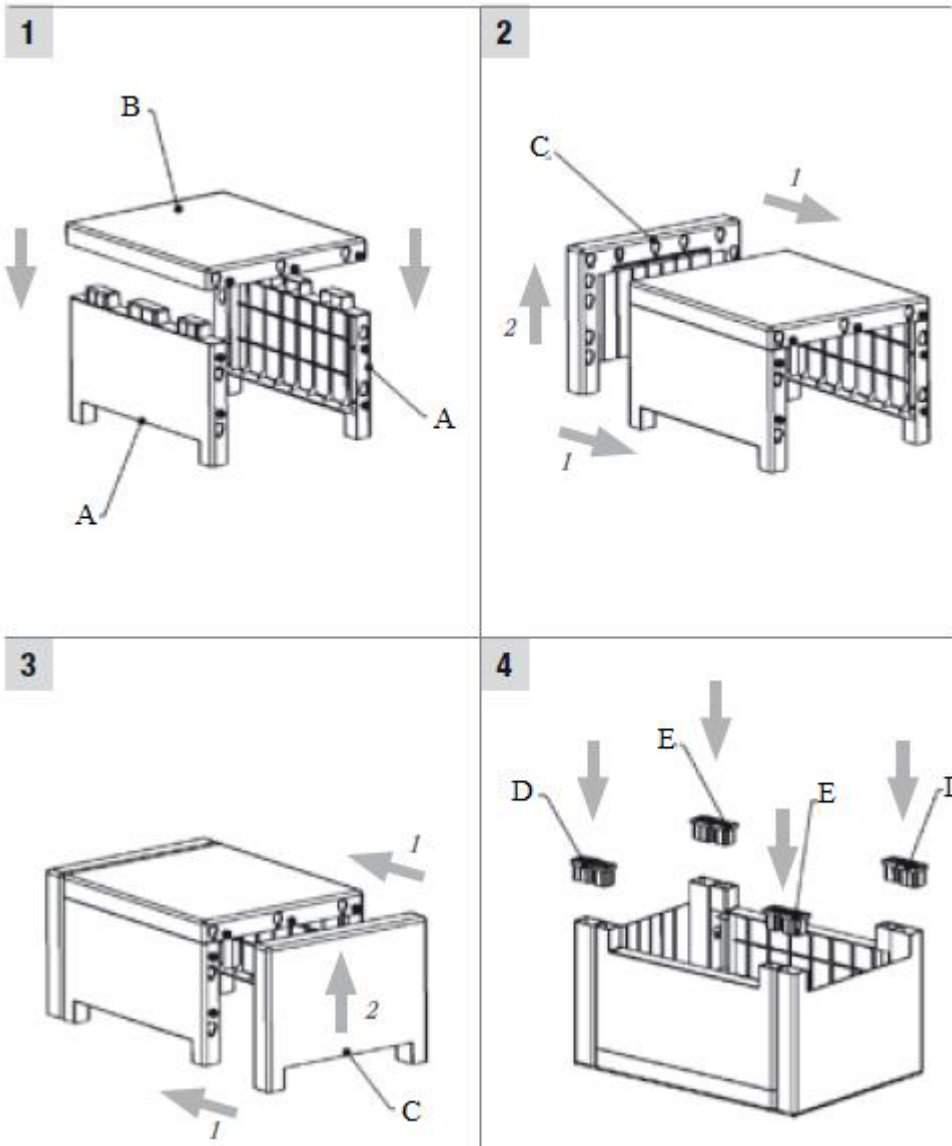

Please read and retain these instructions for future reference

v001: 06/03/17

Table

Size: 70cm x 49cm x 37cm
Weight: 5kg
Material: Polypropylene-CaCO₃

WARNING:

- Ensure pegs are properly inserted and seated. Tap firmly into position. Do not use a hammer or force parts together.
- Use on a flat surface.
- Take care when opening or folding up: risk of finger entrapment.

Not designed for sitting on.

Peg and slot assembly.
No tools required.

PARTS:

Alabama Garden Table and Chair Set

Instructions for Use

10789

Please read and retain these instructions for future reference

v001: 06/03/17