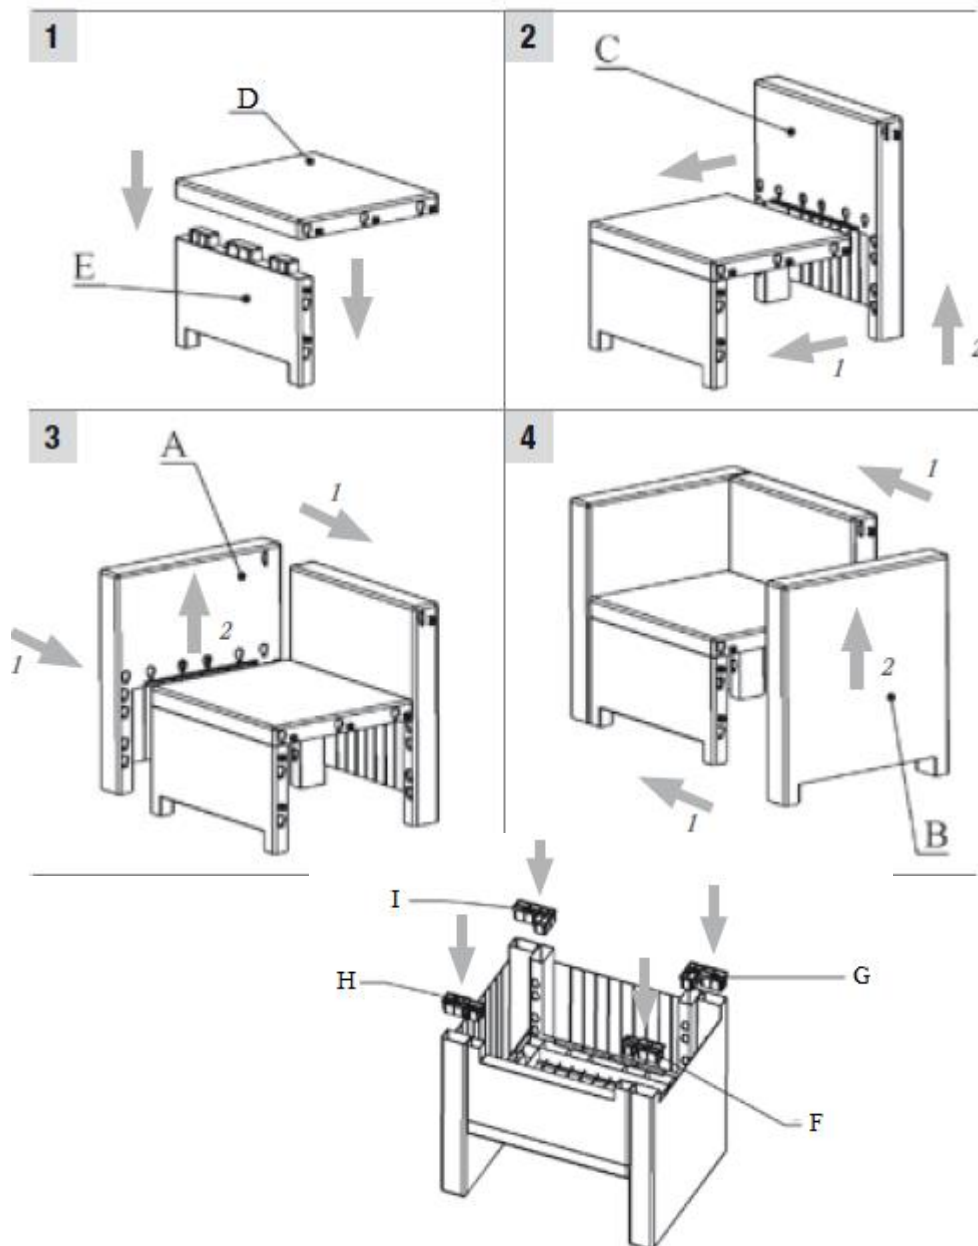

Peg and slot assembly.
No tools required.

WARNING:

- Ensure pegs are properly inserted and seated. Tap firmly into position. Do not use a hammer or force parts together.
- Use on a flat surface.
- Take care when opening or folding up: risk of finger entrapment.

PARTS:

Alabama Garden Table and Chair Set

Instructions for Use

10789

Please read and retain these instructions for future reference

v001: 06/03/17

ASSEMBLY:

*Calls cost 7 pence per minute plus your telephone company's network access charge.

Please read and retain these instructions for future reference

v001: 06/03/17

Table

Size: 70cm x 49cm x 37cm
Weight: 5kg
Material: Polypropylene-CaCO₃

WARNING:

- Ensure pegs are properly inserted and seated. Tap firmly into position. Do not use a hammer or force parts together.
- Use on a flat surface.
- Take care when opening or folding up: risk of finger entrapment.