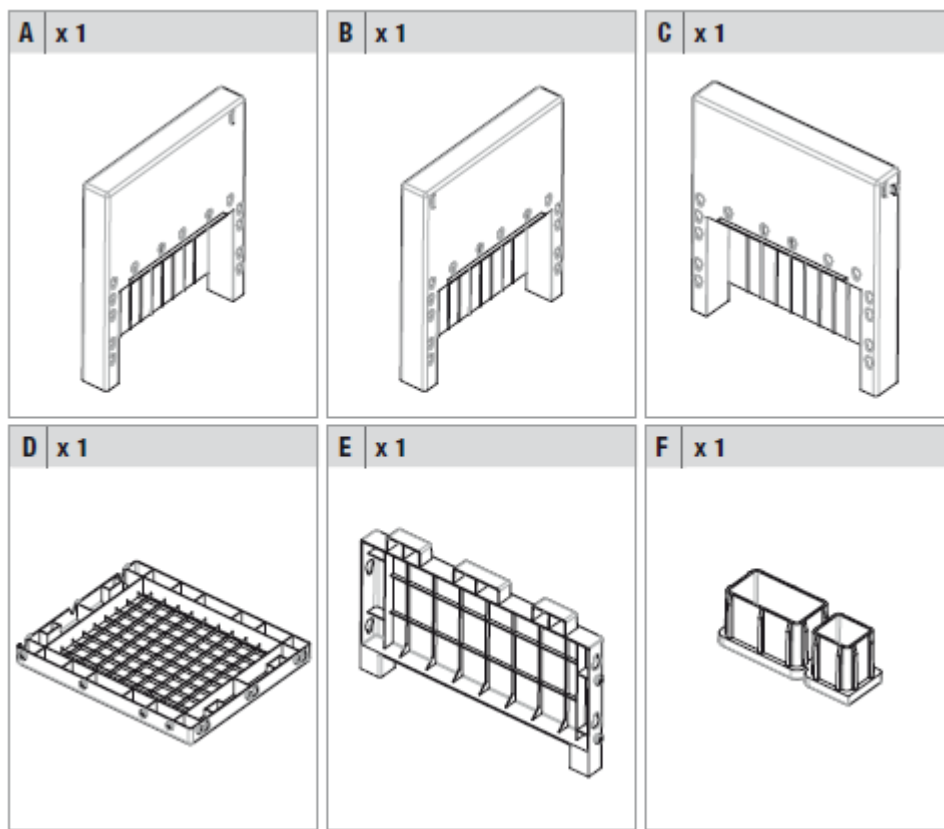

Alabama Garden Table and Chair Set

Instructions for Use

10789

Please read and retain these instructions for future reference

v001: 06/03/17

USER INSTRUCTIONS:

Armchair

Size: 74cm x 57cm x 64cm
Weight: 9kg
Material: Polypropylene-CaCO3

Peg and slot assembly.
No tools required.

WARNING:

- Ensure pegs are properly inserted and seated. Tap firmly into position. Do not use a hammer or force parts together.
- Use on a flat surface.
- Take care when opening or folding up: risk of finger entrapment.

PARTS:

Alabama Garden Table and Chair Set

Instructions for Use

10789

Please read and retain these instructions for future reference

v001: 06/03/17

ASSEMBLY:

*Calls cost 7 pence per minute plus your telephone company's network access charge.

Please read and retain these instructions for future reference

v001: 06/03/17

Table

Size: 70cm x 49cm x 37cm
Weight: 5kg
Material: Polypropylene-CaCO₃

WARNING:

- Ensure pegs are properly inserted and seated. Tap firmly into position. Do not use a hammer or force parts together.
- Use on a flat surface.
- Take care when opening or folding up: risk of finger entrapment.