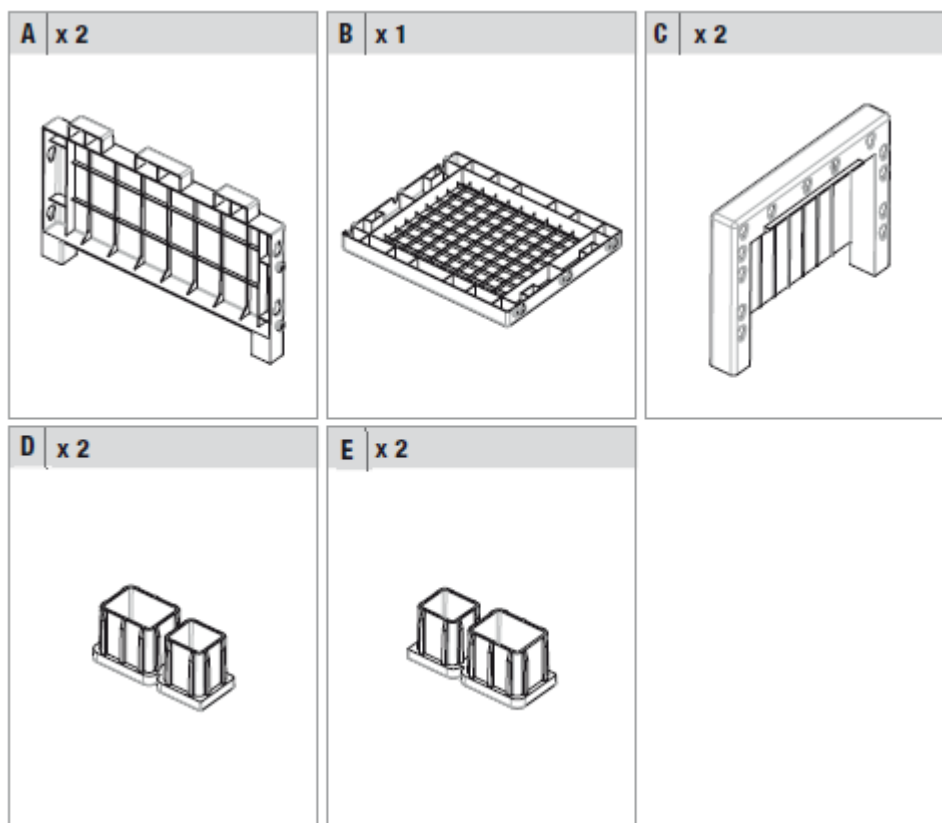

Please read and retain these instructions for future reference

v001: 06/03/17

Table

Size: 70cm x 49cm x 37cm
Weight: 5kg
Material: Polypropylene-CaCO₃

WARNING:

- Ensure pegs are properly inserted and seated. Tap firmly into position. Do not use a hammer or force parts together.
- Use on a flat surface.
- Take care when opening or folding up: risk of finger entrapment.

Not designed for sitting on.

Peg and slot assembly.
No tools required.

PARTS:

Alabama Garden Table and Chair Set

Instructions for Use

10789

Please read and retain these instructions for future reference

v001: 06/03/17